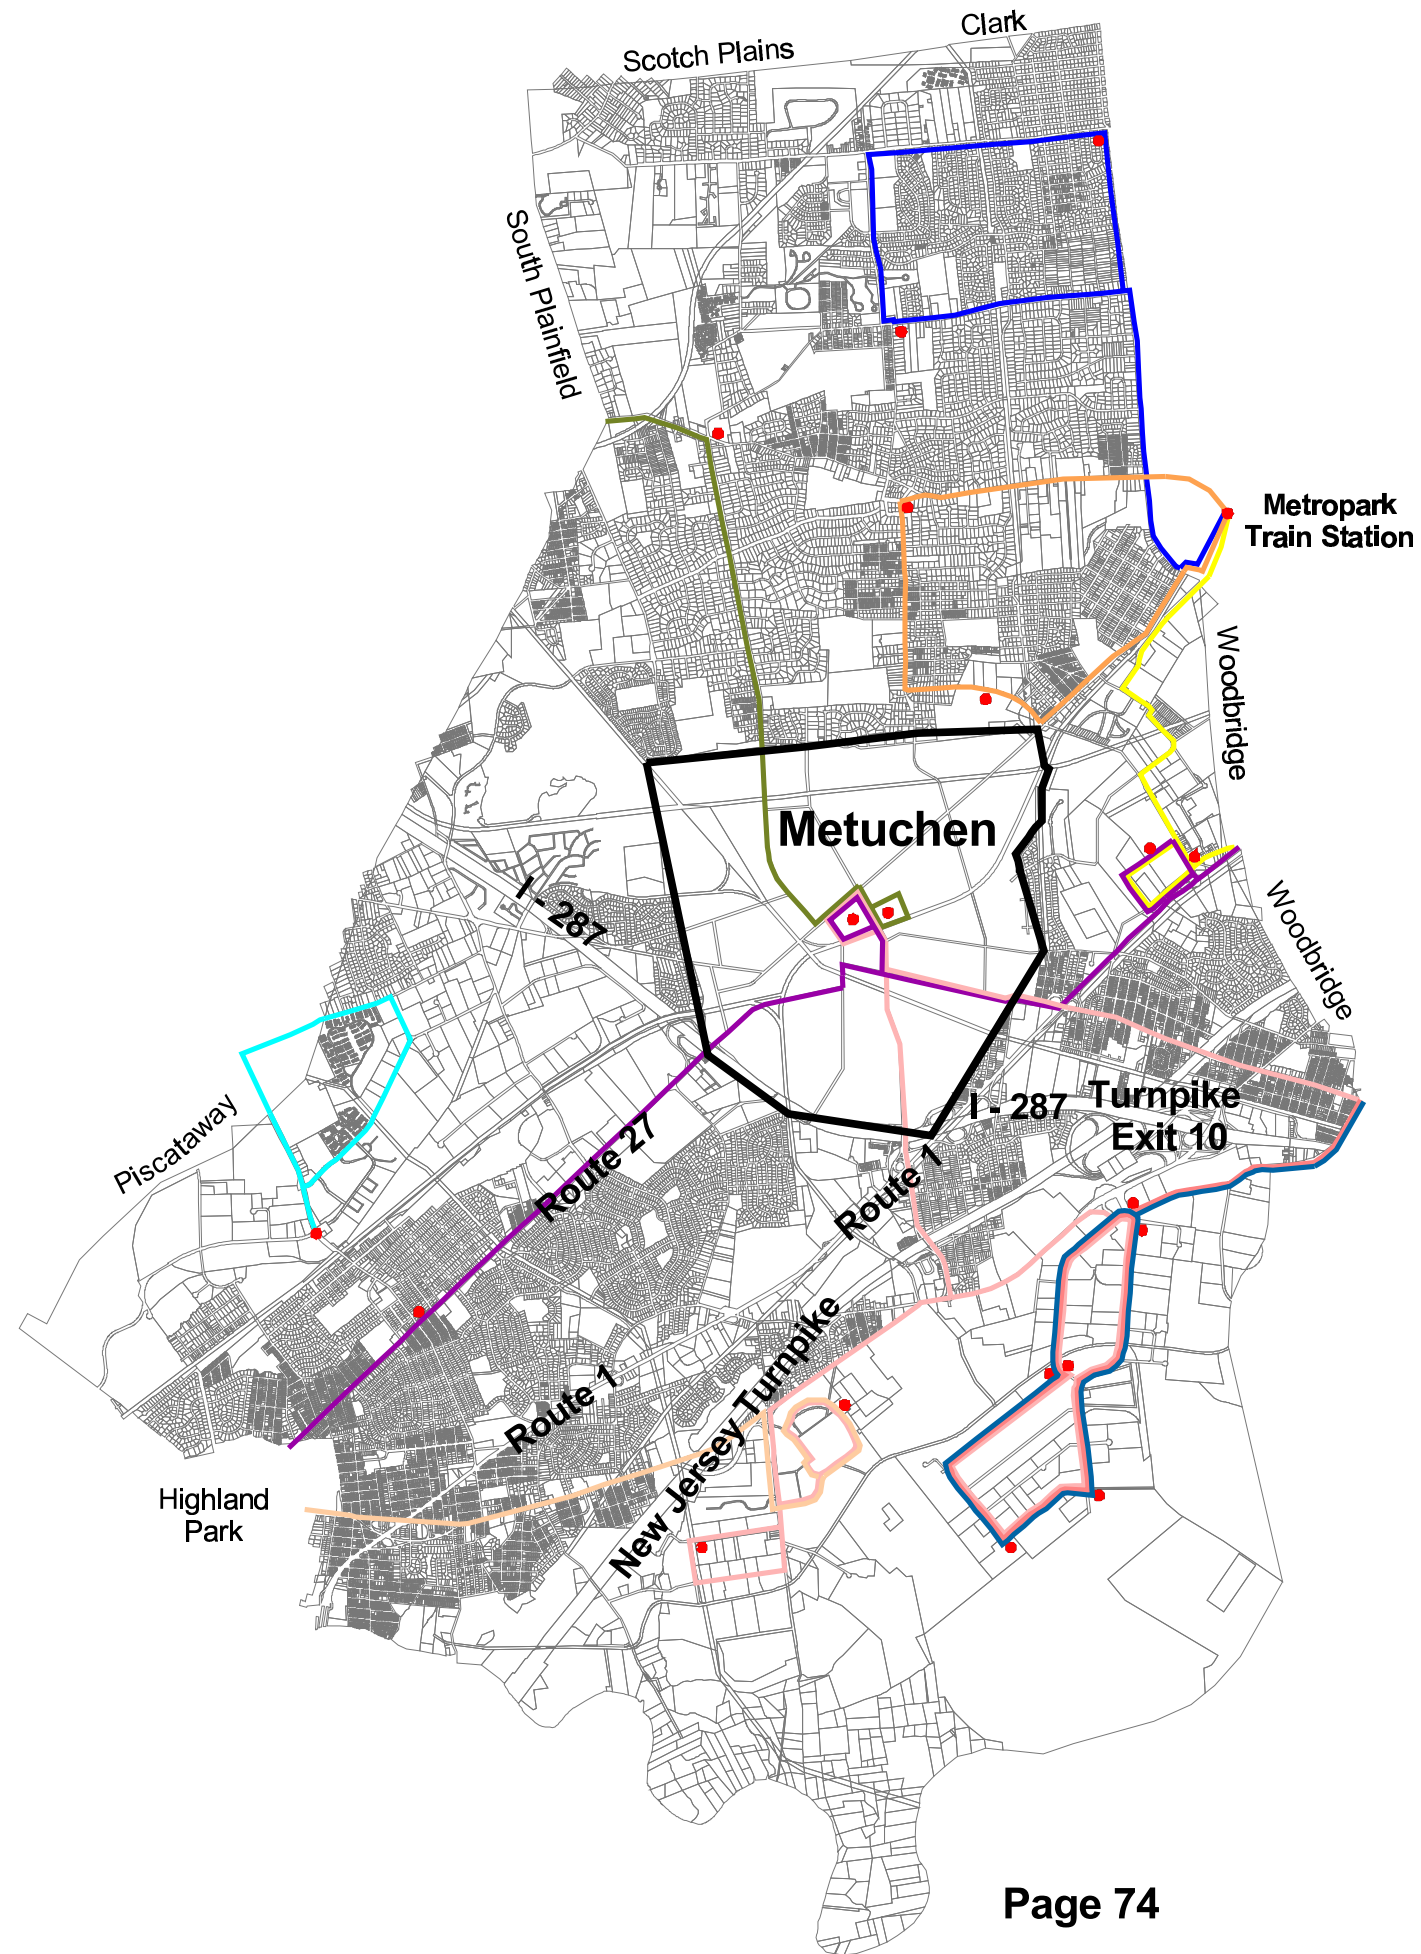

Bus Routes

Edison Township Master Plan Middlesex County, NJ

Key to Bus Route Categories:

- Bus Routes**
- Station
 - ↗↘ Bus Route 801 *
 - ↗↘ Bus Route 804 *
 - ↗↘ Bus Route 805 *
 - ↗↘ Bus Route 810
 - ↗↘ Bus Route 813 **
 - ↗↘ Bus Route 819 **
 - ↗↘ Bus Route 978 *
 - ↗↘ Bus Route 979 *
 - ↗↘ Bus Route 814 **
 - ↗↘ "Edison Light Transit" *
Commuter Shuttle

* Weekday Peak Hours Only
** Weekdays and Saturday Only

Index Map

Planning Districts

- 1 - North - Potters - New Dover
- 2 - Menlo Park - Clara Barton - Raritan Manor - Valentine
- 3 - Pumpton - New Durham - Stelton
- 4 - South-Central
- 5 - Piscatawaytown - Nixon - Bonhamtown - Raritan Center

July 2002

5000 0 5000 Feet