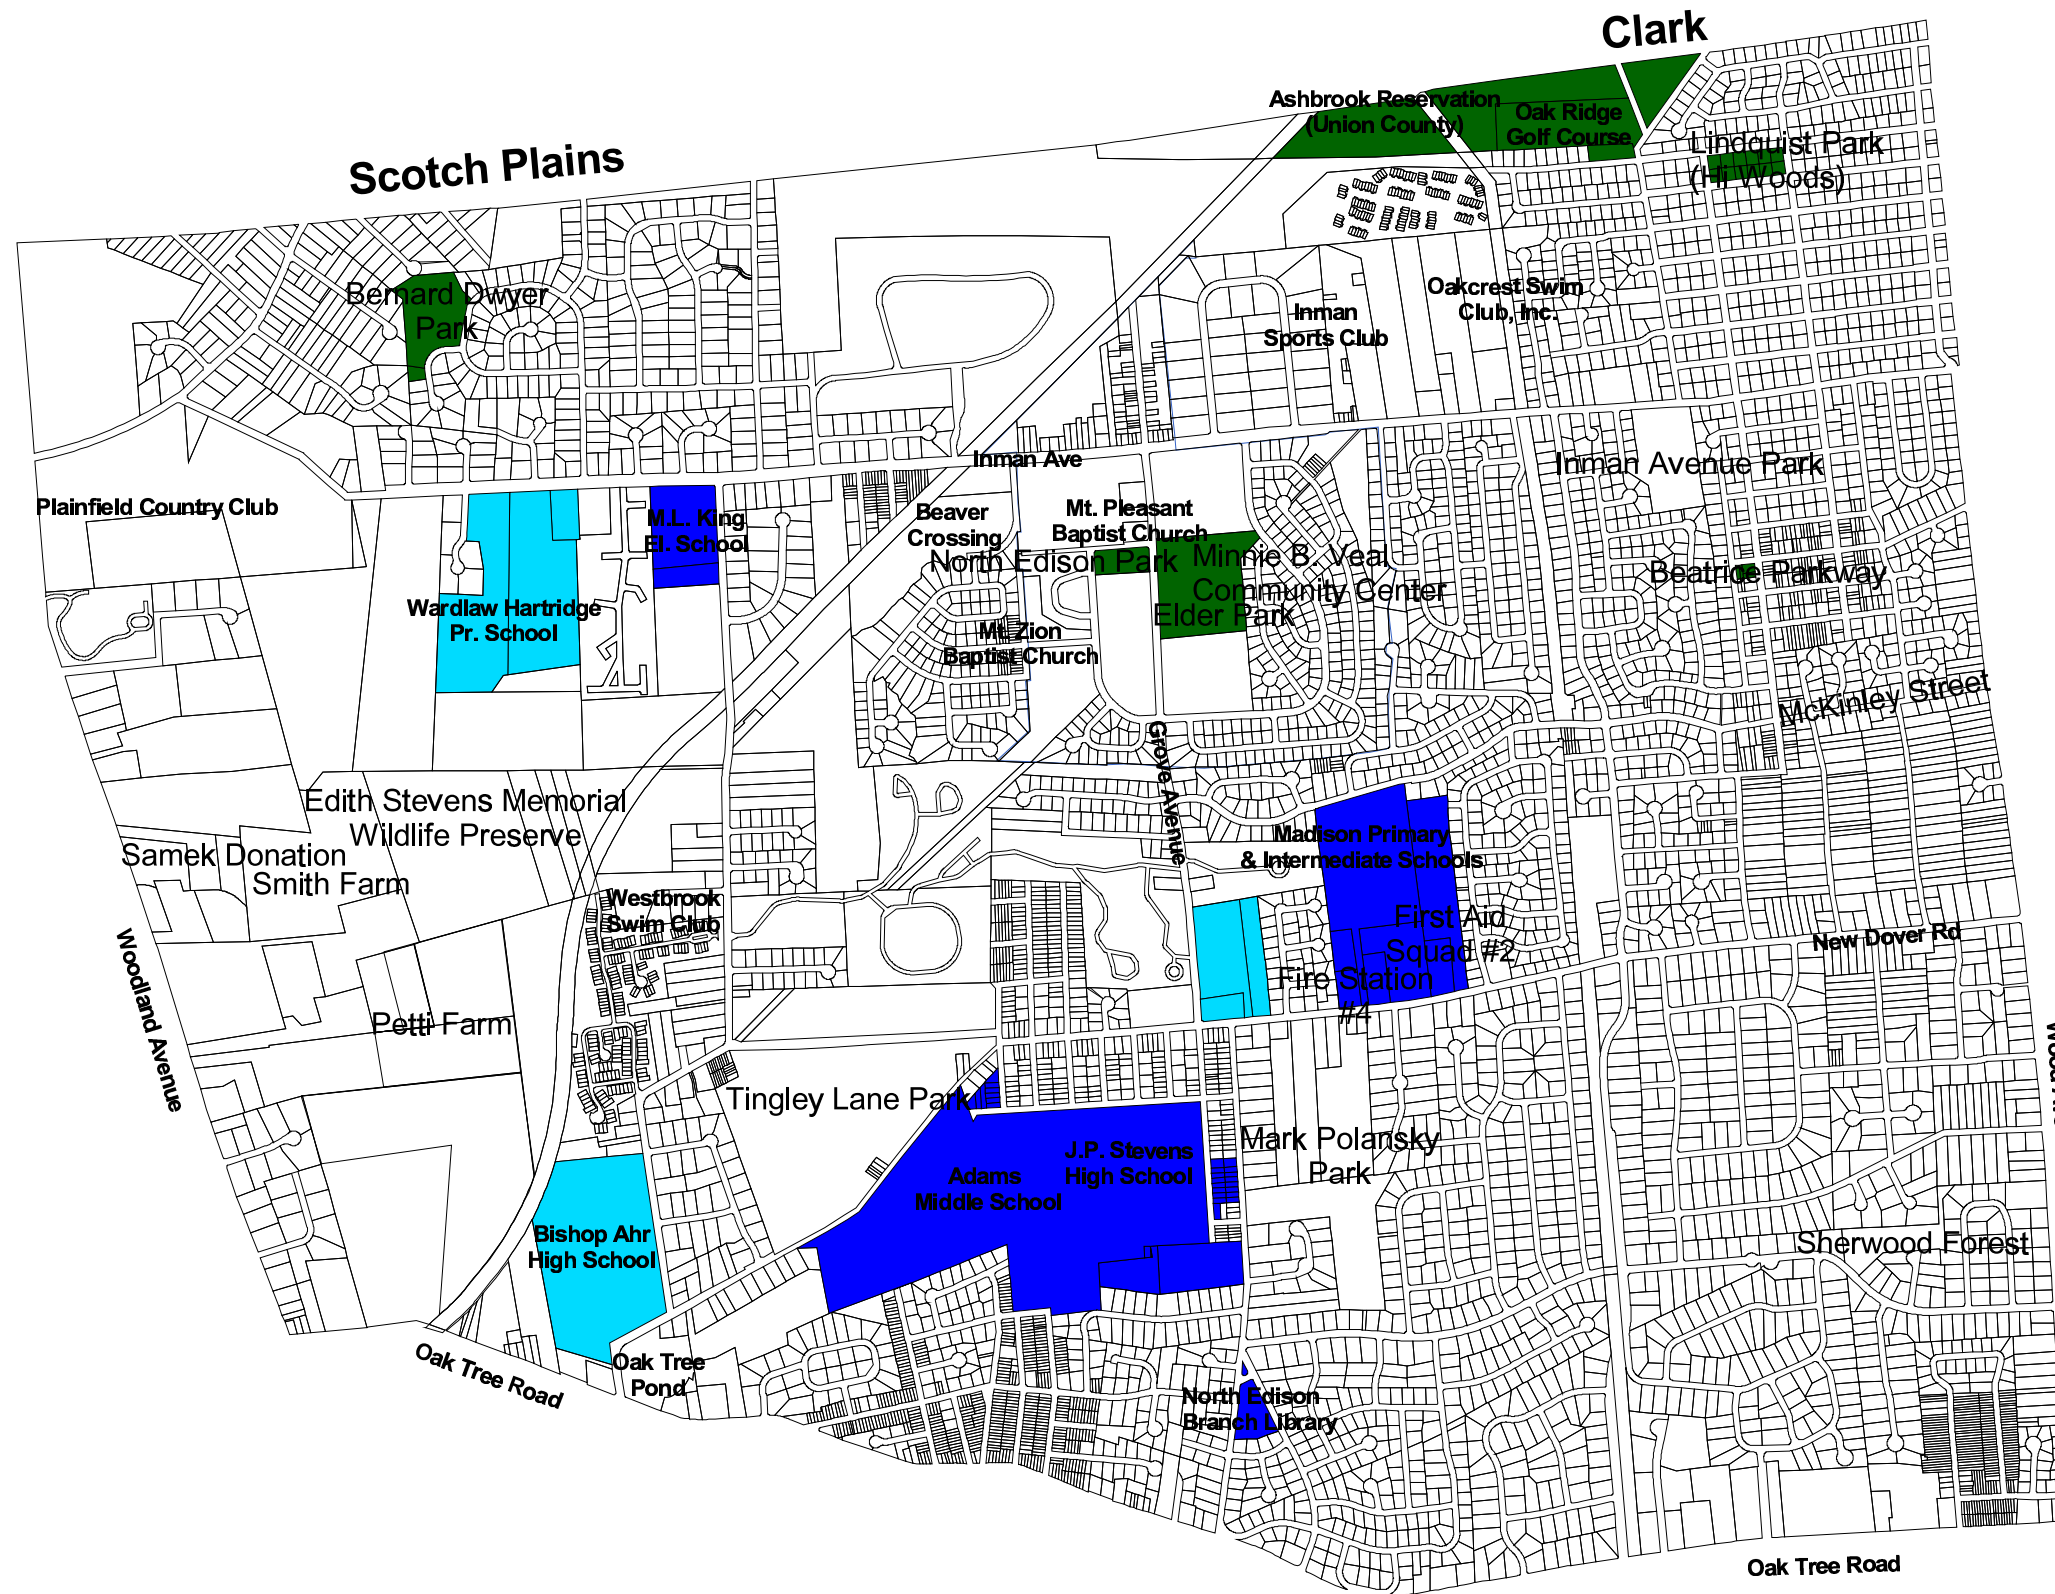

Key to Land Use Categories:

- Institutional / Private School
- Civic
- Public Parks & Recreation

Index Map

Planning Districts

- 1 - North - Potters - New Dover
- 2 - Menlo Park - Clara Barton - Raritan Manor - Valentine
- 3 - Pumptown - New Durham - Stelton
- 4 - South-Central
- 5 - Piscatawaytown - Nixon - Bonhamtown - Raritan Center

Existing Land Use Survey
Performed August 2001