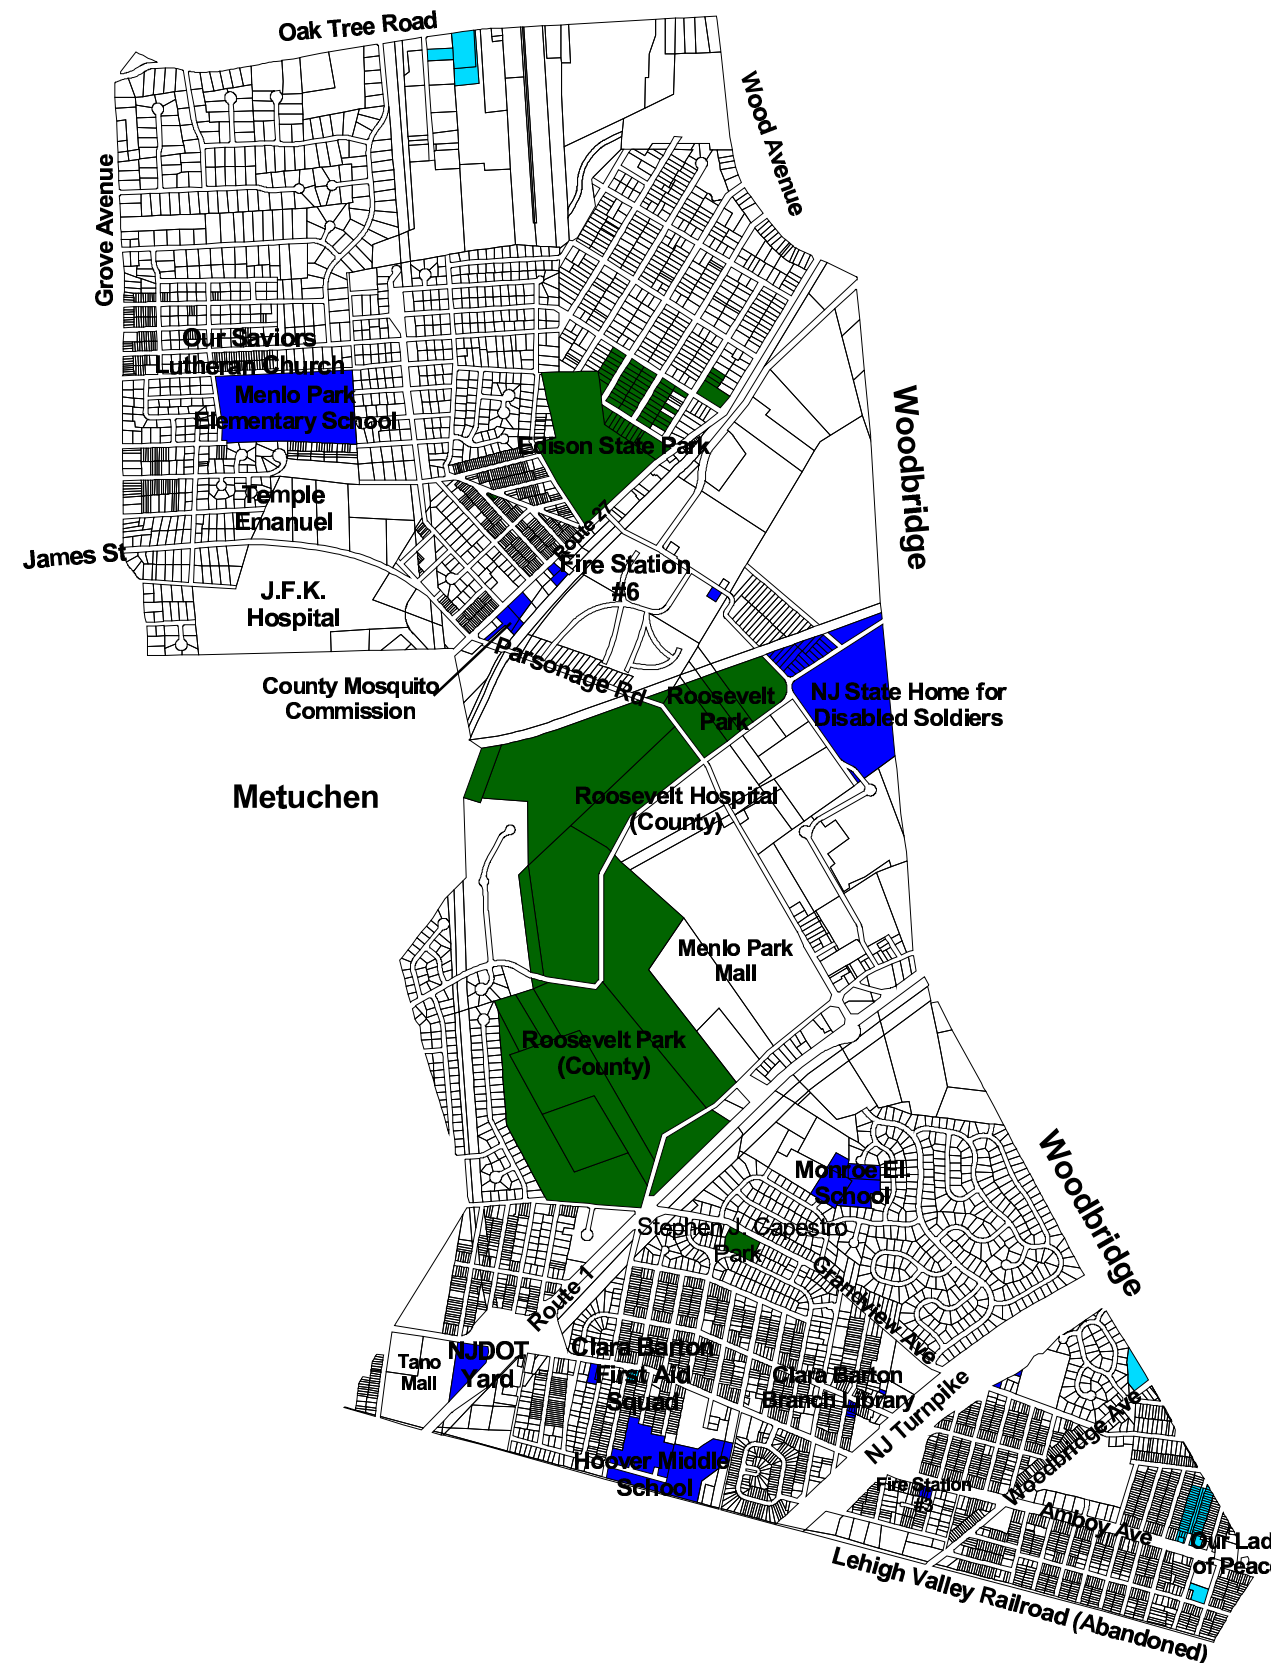

Community Facilities

Edison Township Master Plan
Middlesex County, NJ
Sheet 2 of 5

Key to Land Use Categories:

- Institutional / Private School
- Civic
- Public Parks & Recreation

Index Map

Planning Districts

- 1 - North - Potters - New Dover
- 2 - Menlo Park - Clara Barton-Raritan Manor - Valentine
- 3 - Pumpton - New Durham - Stelton
- 4 - South-Central
- 5 - Piscatawaytown - Nixon - Bonhamtown - Raritan Center

Existing Land Use Survey
Performed August 2001