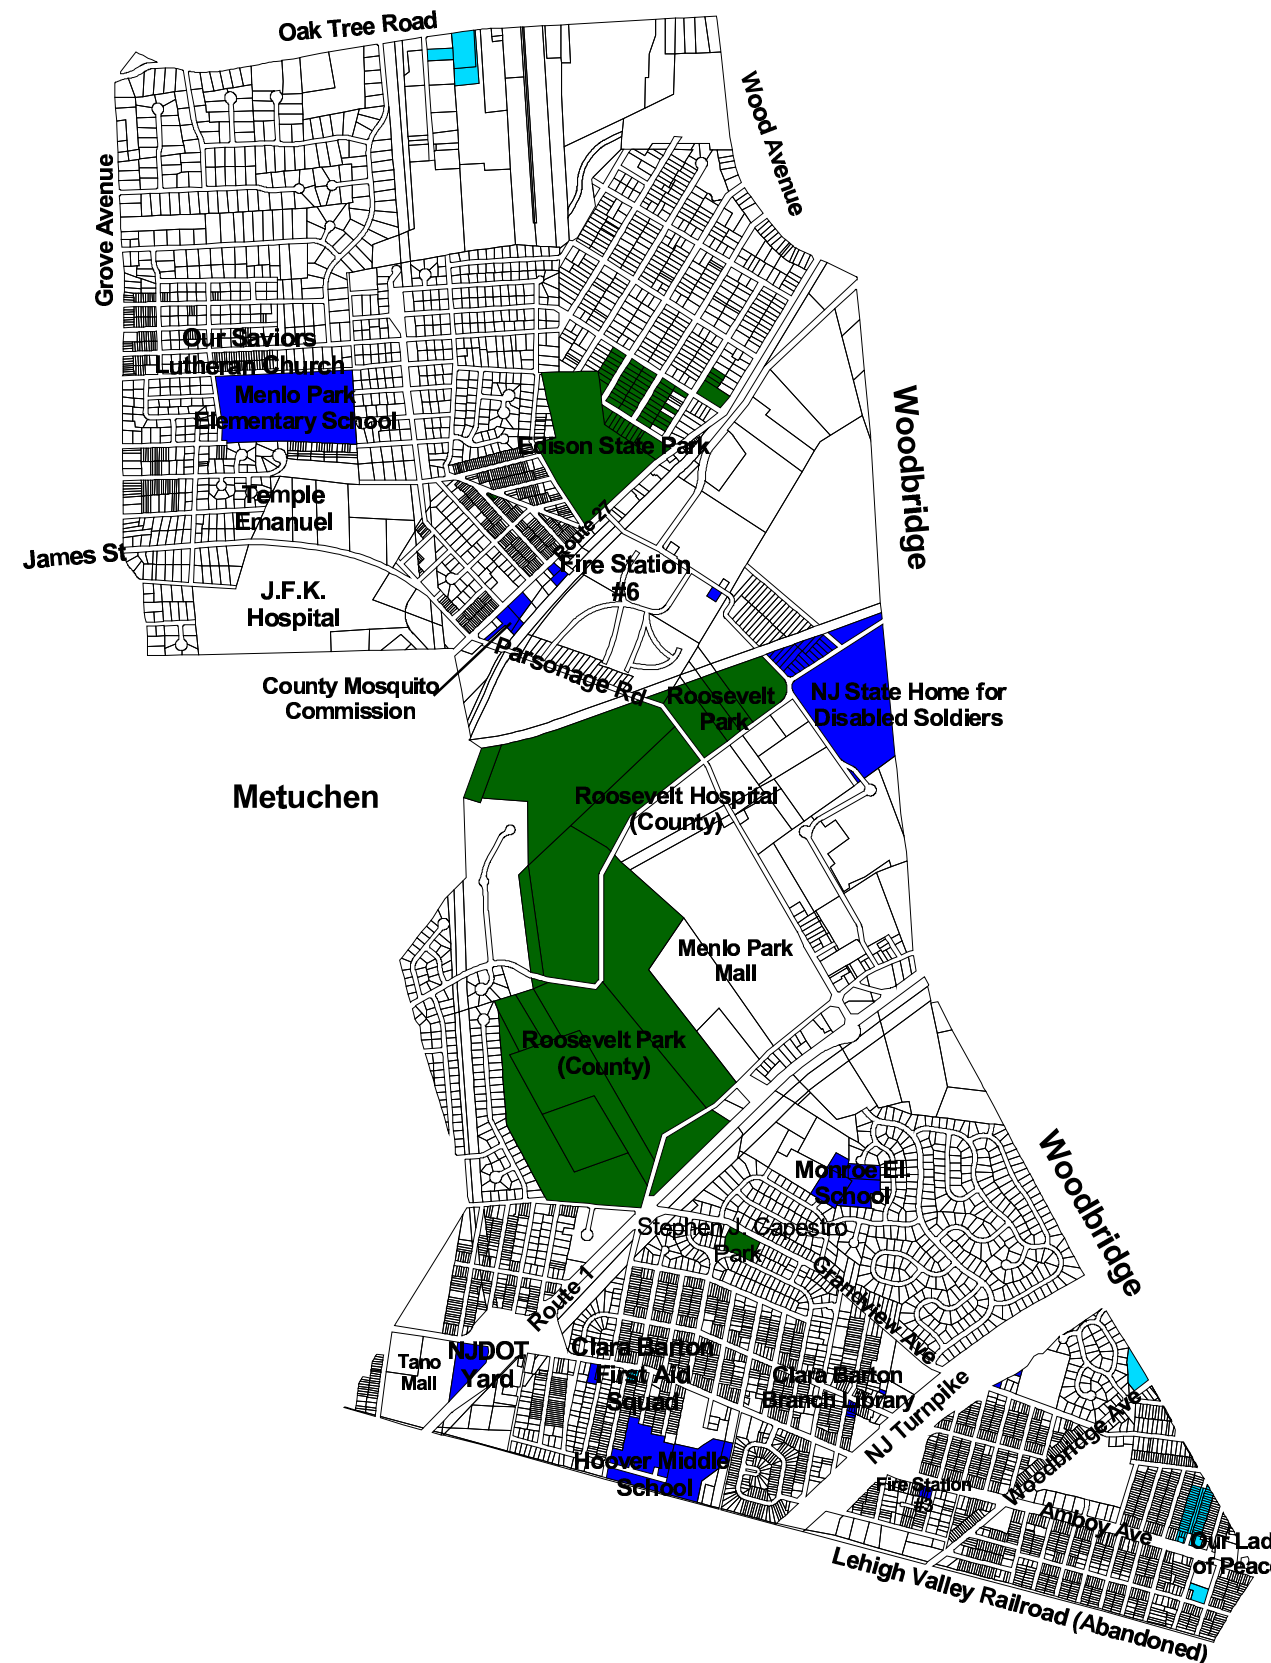

**Community Facilities**  
Edison Township Master Plan  
Middlesex County, NJ  
Sheet 2 of 5

Key to Land Use Categories:

-  Institutional / Private School
-  Civic
-  Public Parks & Recreation

**Index Map**

**Planning Districts**

- 1 - North - Potters - New Dover
- 2 - Menlo Park - Clara Barton - Raritan Manor - Valentine
- 3 - Pumpton - New Durham - Stelton
- 4 - South-Central
- 5 - Piscatawaytown - Nixon - Bonhamtown - Raritan Center

Existing Land Use Survey  
Performed August 2001