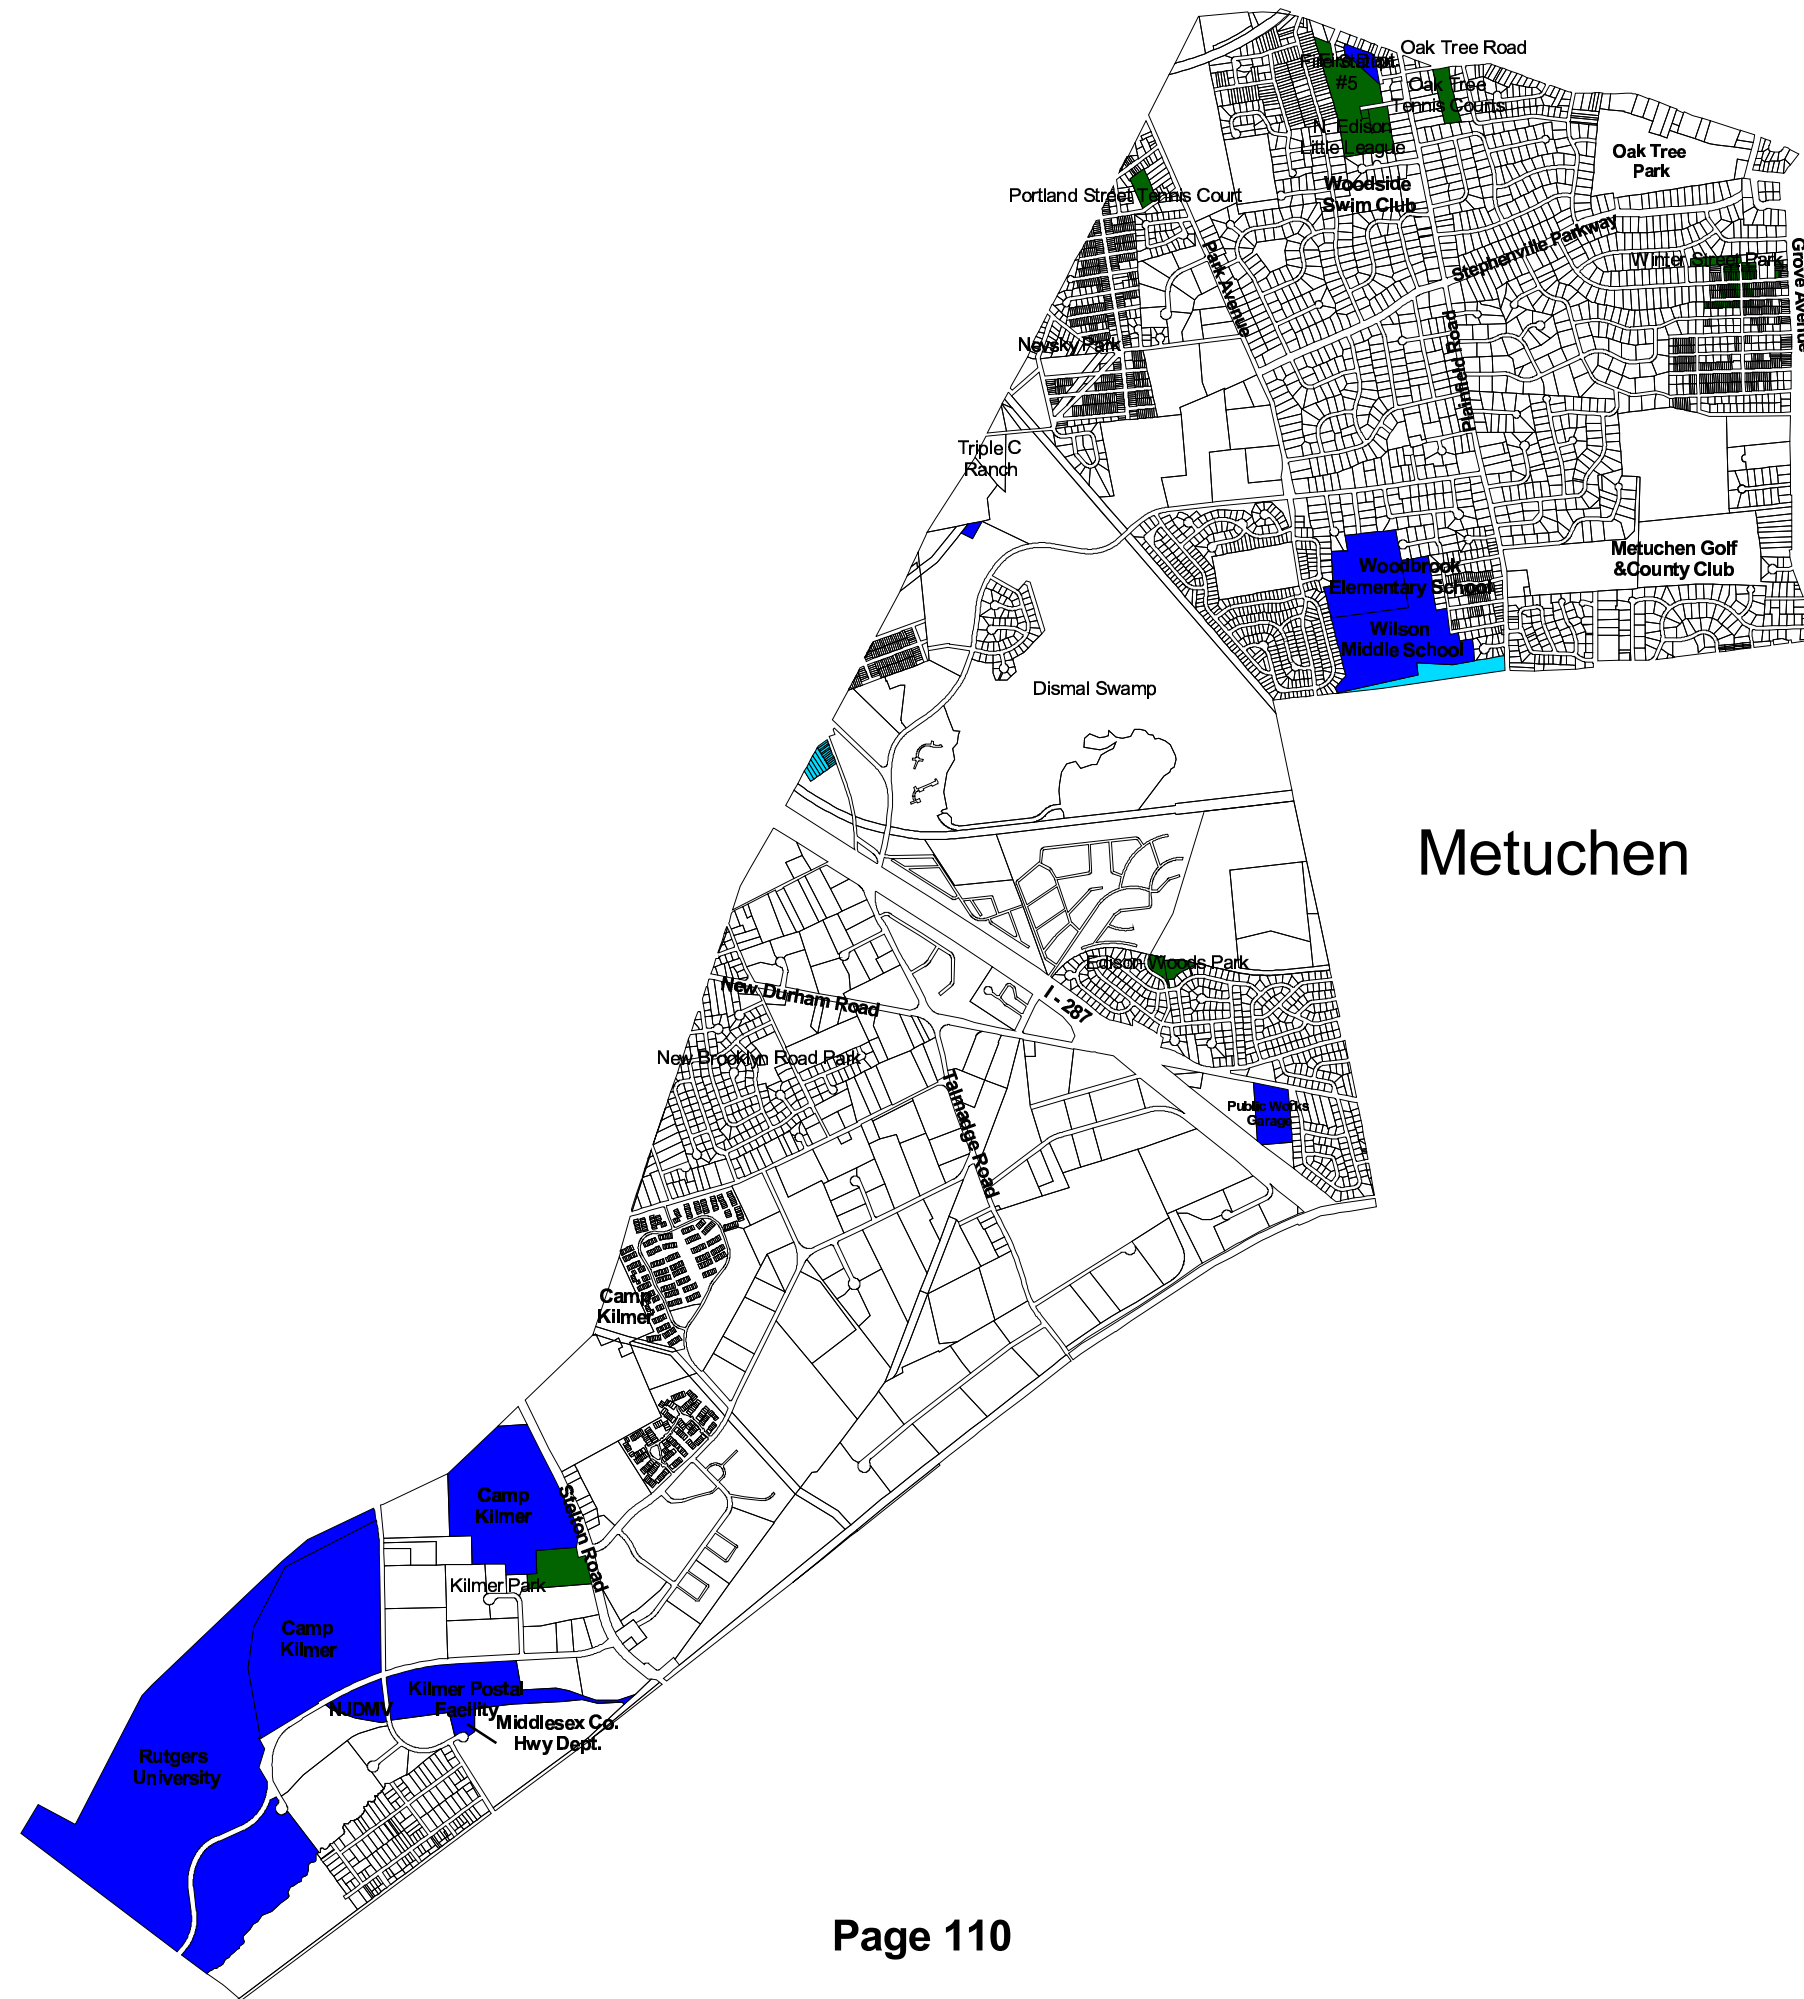

Community Facilities
 Edison Township Master Plan
 Middlesex County, NJ
 Sheet 3 of 5

Key to Land Use Categories:

-  Institutional / Private School
-  Civic
-  Public Parks & Recreation

Metuchen

Index Map

Planning Districts

- 1 - North - Potters - New Dover
- 2 - Menlo Park - Clara Barton - Raritan Manor - Valentine
- 3 - Pumpton - New Durham - Stelton
- 4 - South-Central
- 5 - Piscatawaytown - Nixon - Bonhamtown - Raritan Center

Existing Land Use Survey
 Performed August 2001