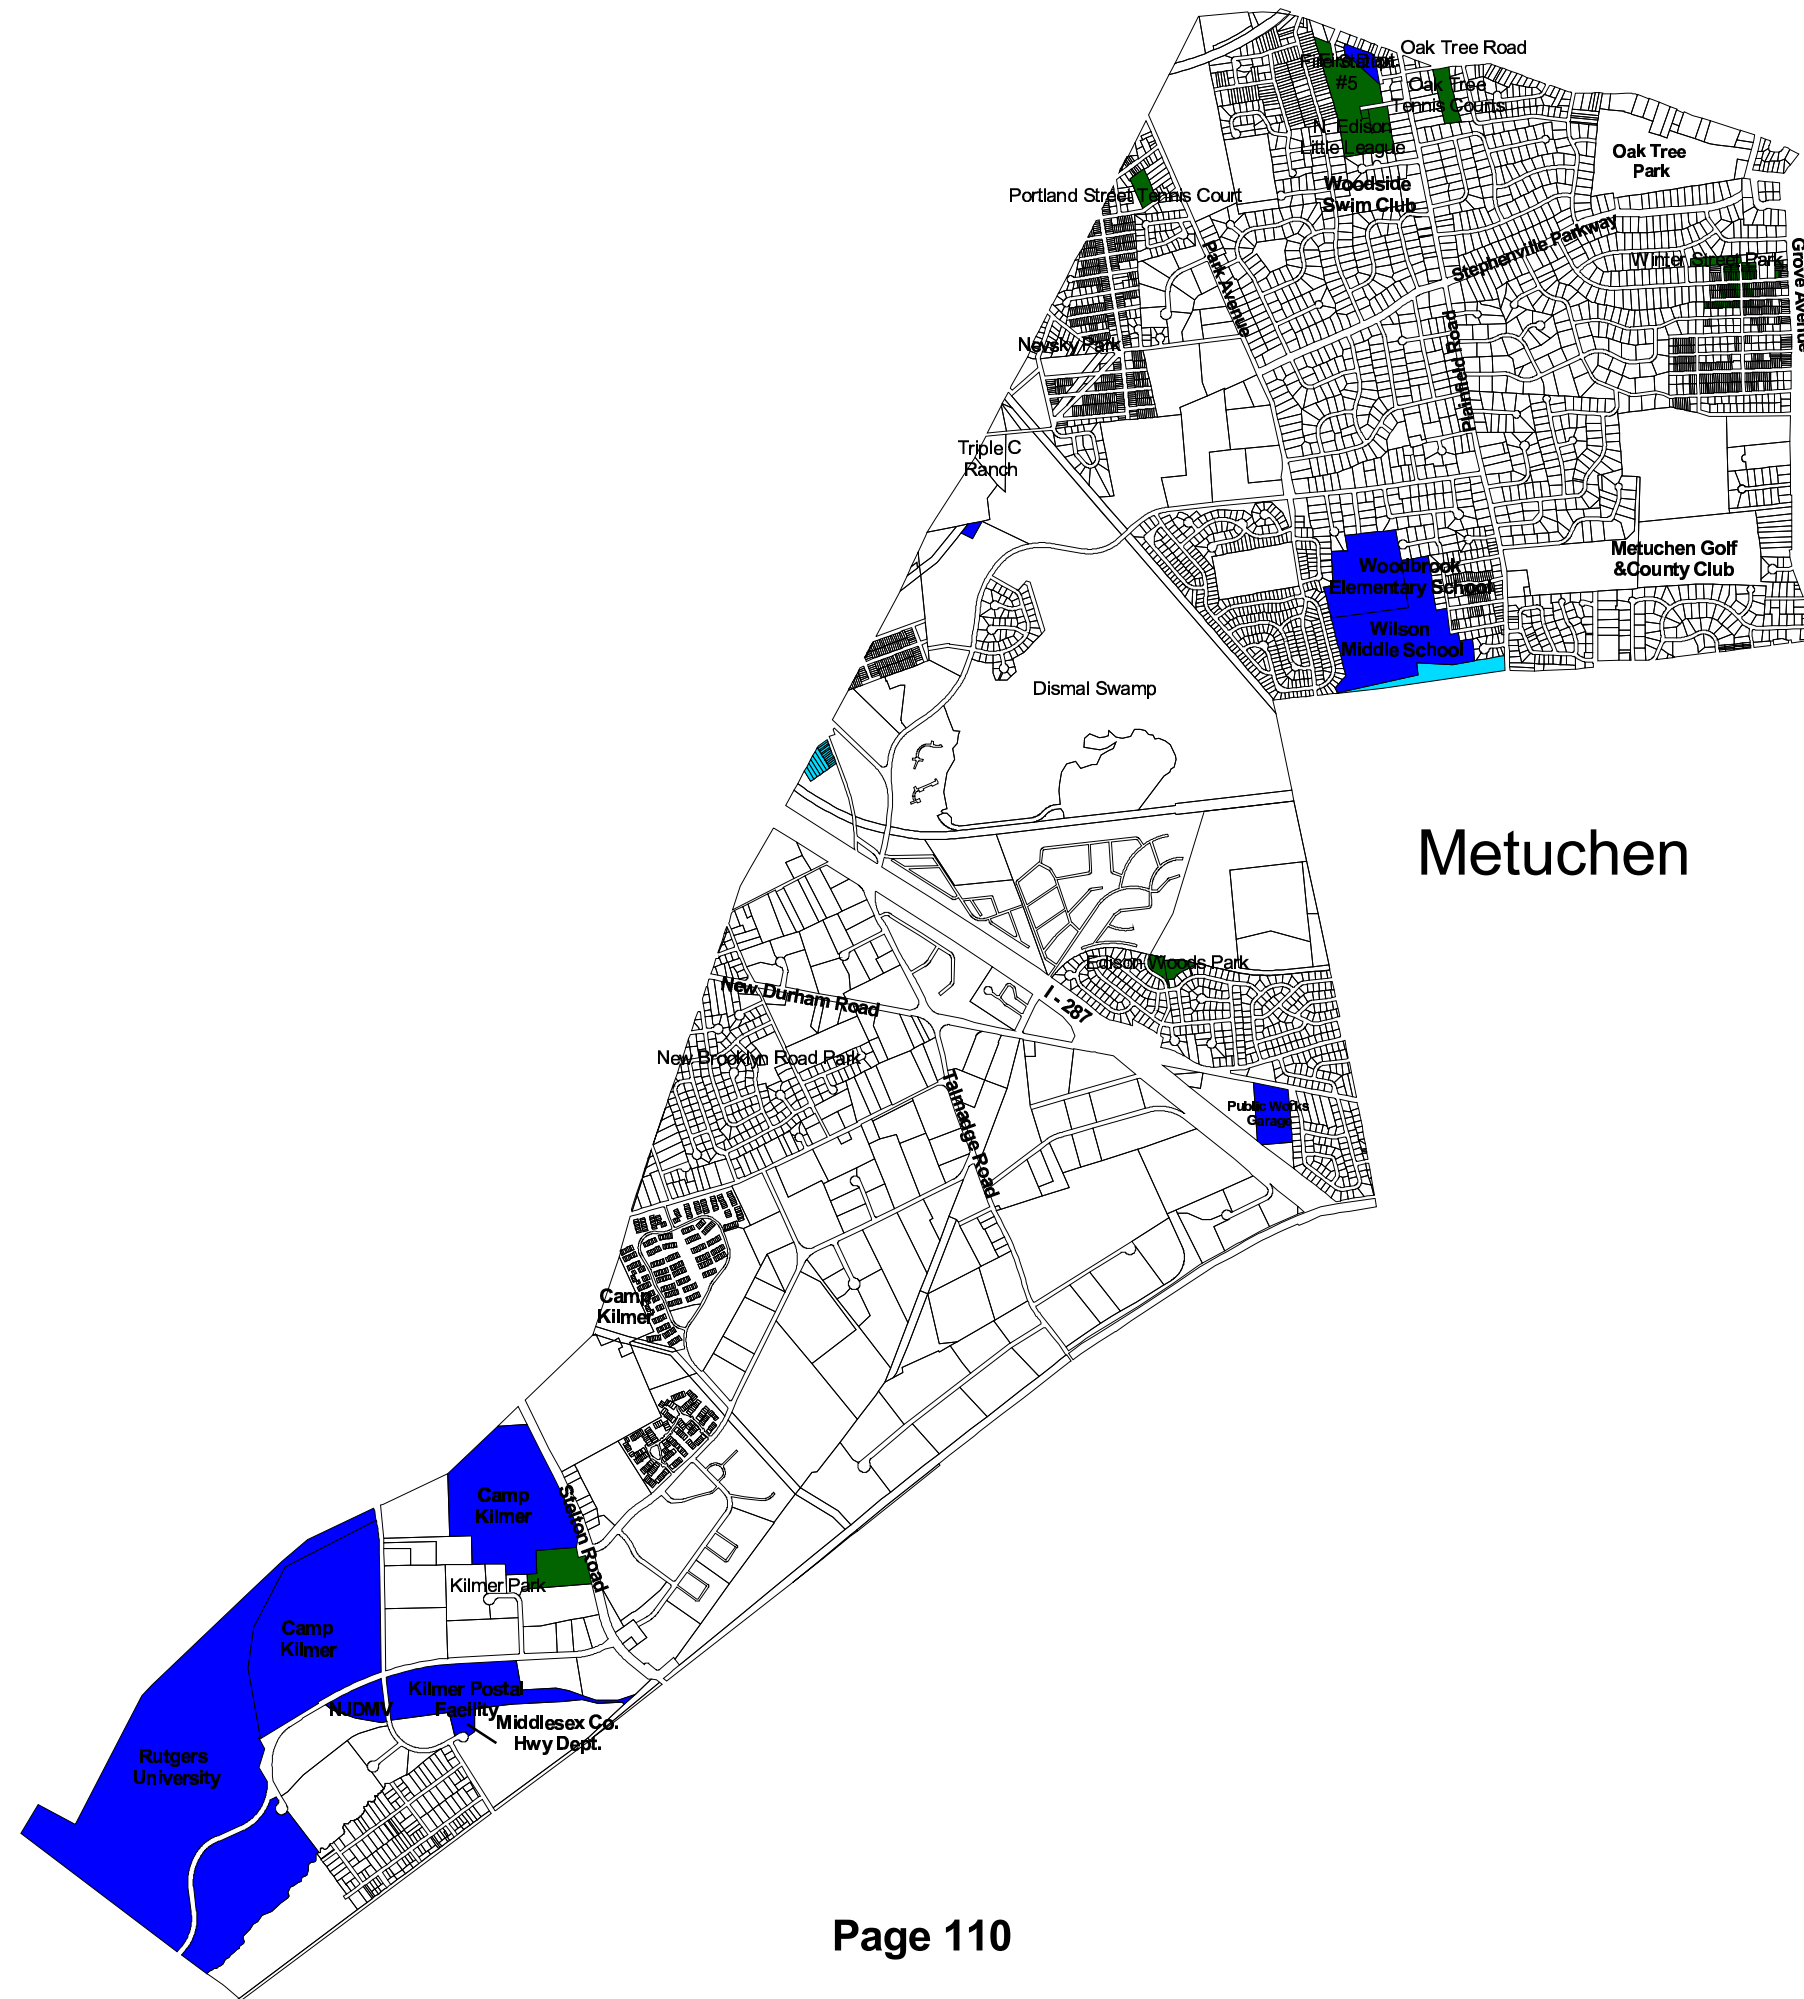

**Community Facilities**  
 Edison Township Master Plan  
 Middlesex County, NJ  
 Sheet 3 of 5

Key to Land Use Categories:

-  Institutional / Private School
-  Civic
-  Public Parks & Recreation

Metuchen

Index Map

Planning Districts

- 1 - North - Potters - New Dover
- 2 - Menlo Park - Clara Barton - Raritan Manor - Valentine
- 3 - Pumpton - New Durham - Stelton
- 4 - South-Central
- 5 - Piscatawaytown - Nixon - Bonhamtown - Raritan Center

Existing Land Use Survey  
 Performed August 2001