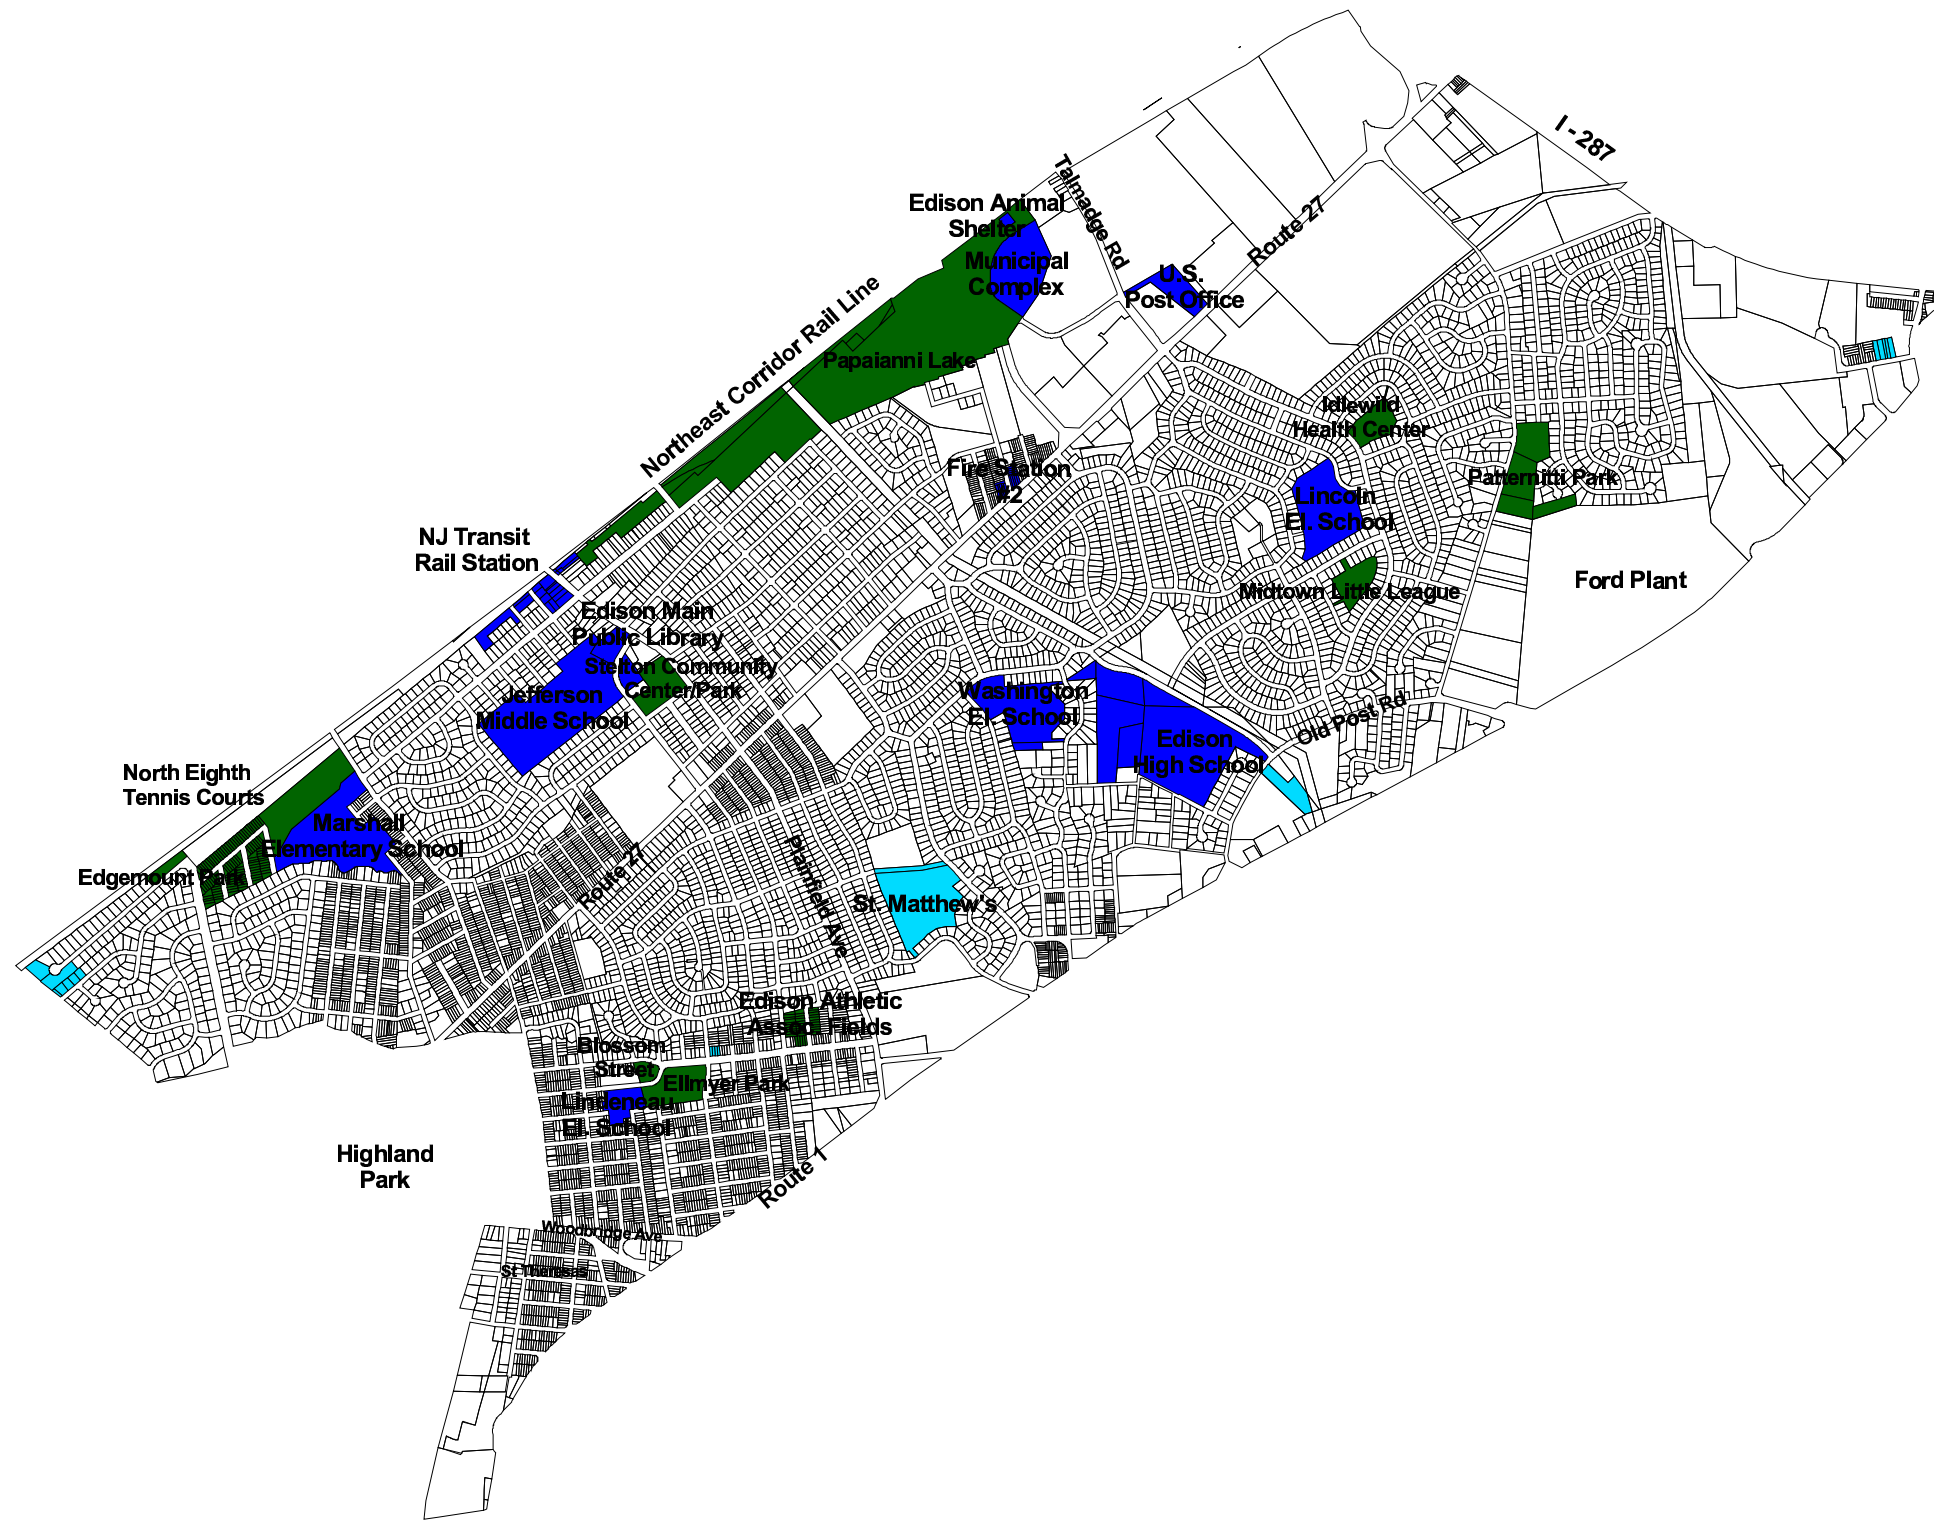

**Community Facilities**  
Edison Township Master Plan  
Middlesex County, NJ  
Sheet 4 of 5

Key to Land Use Categories:

-  Institutional / Private School
-  Civic
-  Public Parks & Recreation

**Index Map**

**Planning Districts**

- 1 - North - Potters - New Dover
- 2 - Menlo Park - Clara Barton - Raritan Manor - Valentine
- 3 - Pumpton - New Durham - Stelton
- 4 - South-Central
- 5 - Piscatawaytown - Nixon - Bonhamtown - Raritan Center

Existing Land Use Survey  
Performed August 2001