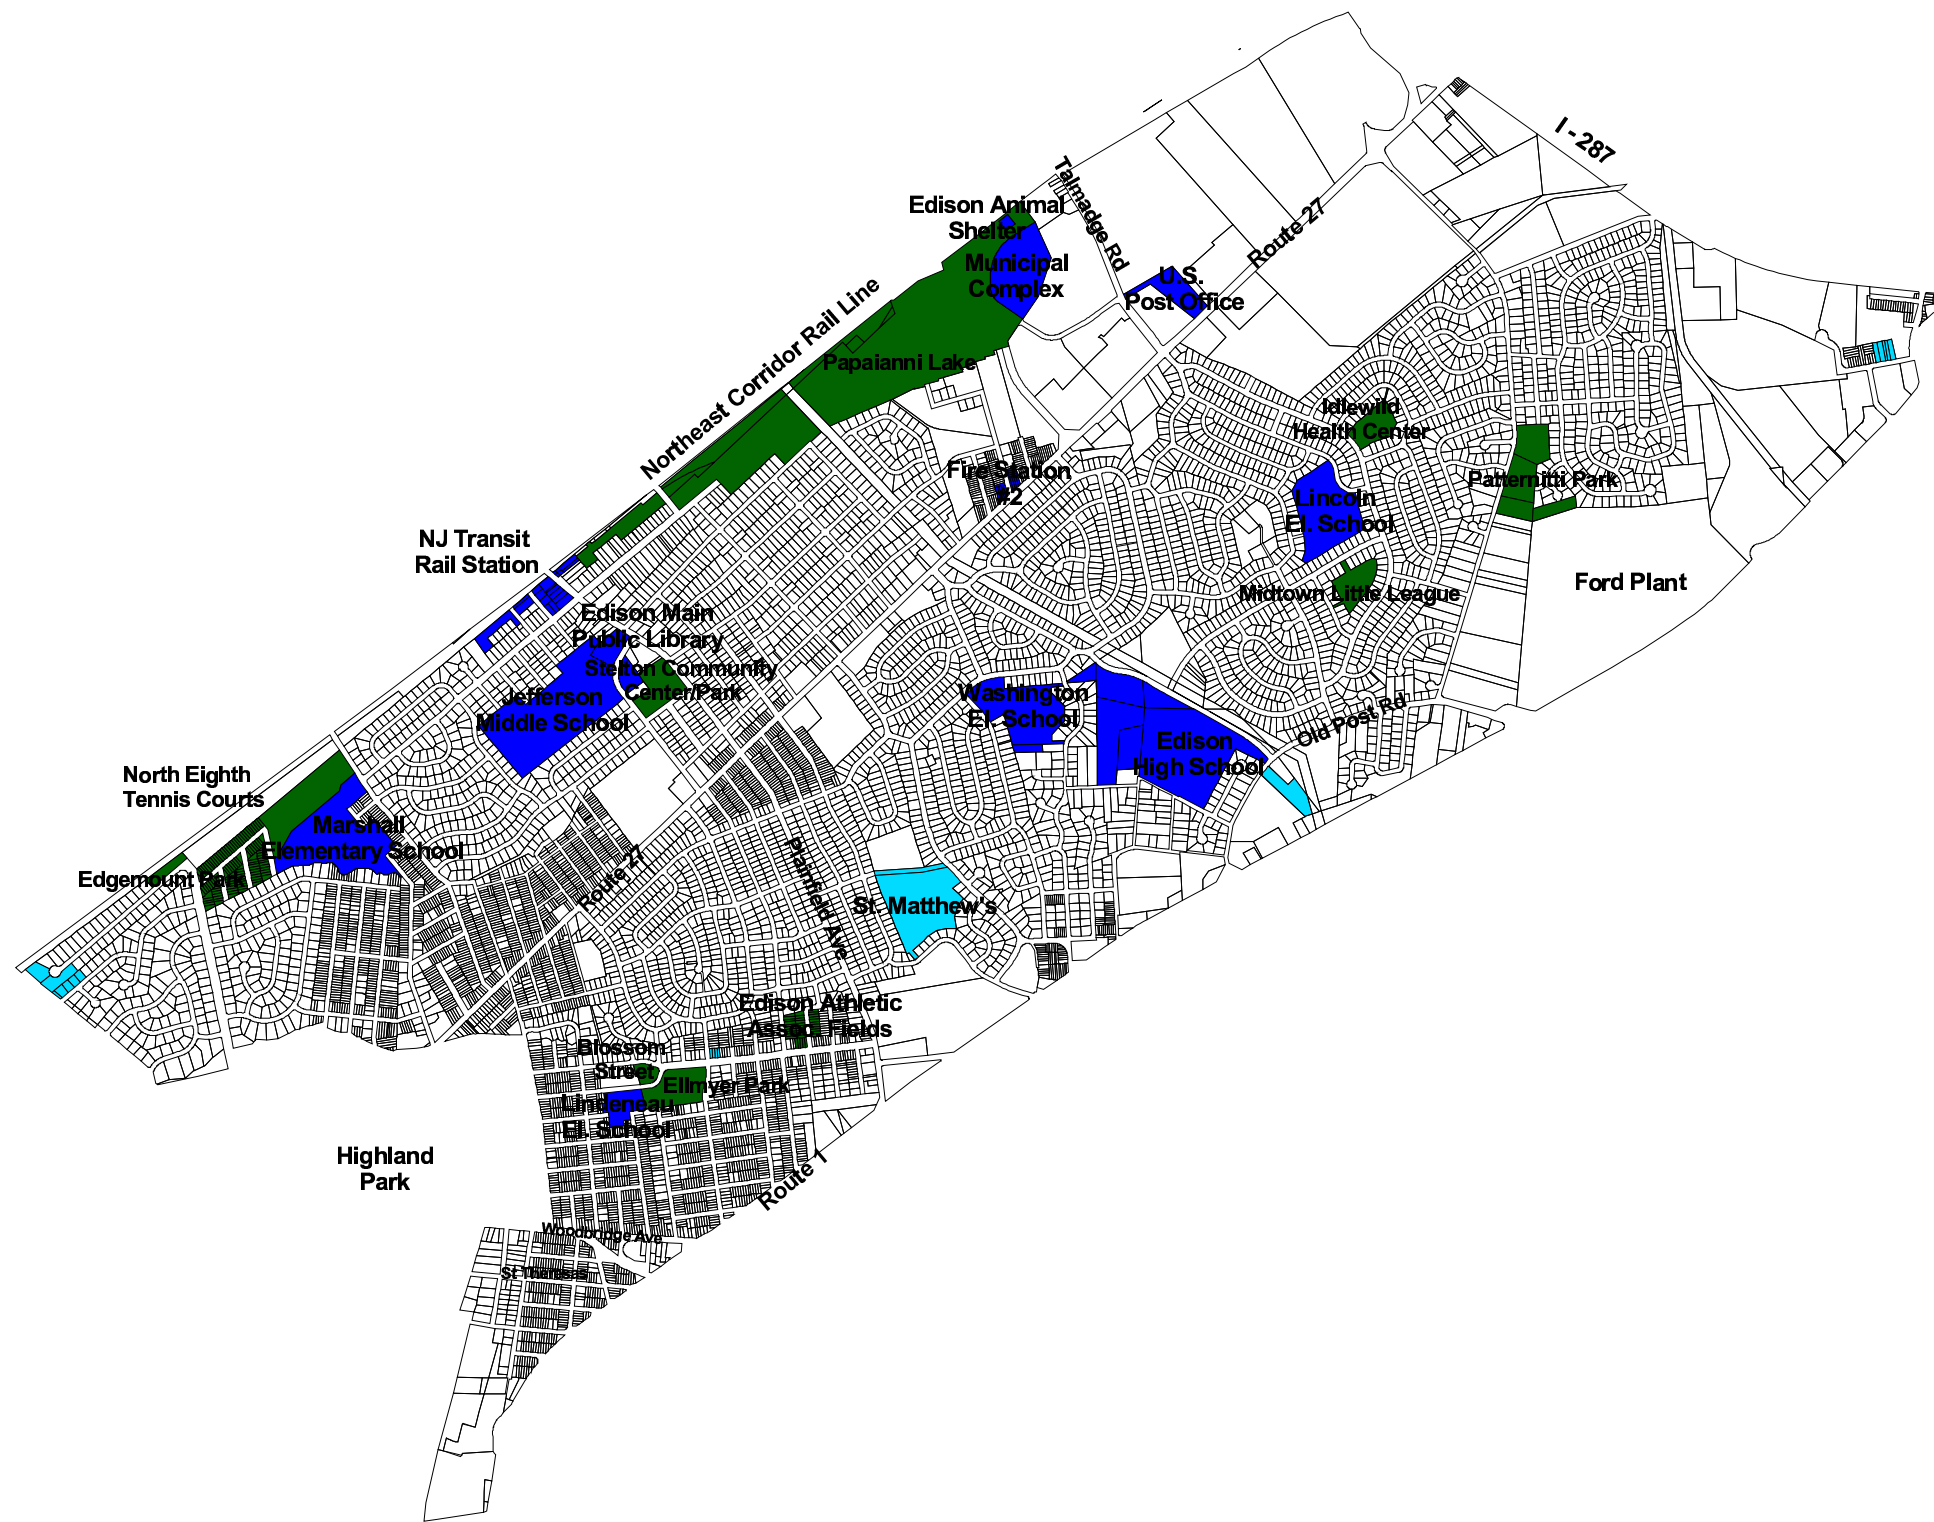

Community Facilities
Edison Township Master Plan
Middlesex County, NJ
Sheet 4 of 5

Key to Land Use Categories:

-  Institutional / Private School
-  Civic
-  Public Parks & Recreation

Index Map

Planning Districts

- 1 - North - Potters - New Dover
- 2 - Menlo Park - Clara Barton - Raritan Manor - Valentine
- 3 - Pumpton - New Durham - Stelton
- 4 - South-Central
- 5 - Piscatawaytown - Nixon - Bonhamtown - Raritan Center

Existing Land Use Survey
Performed August 2001