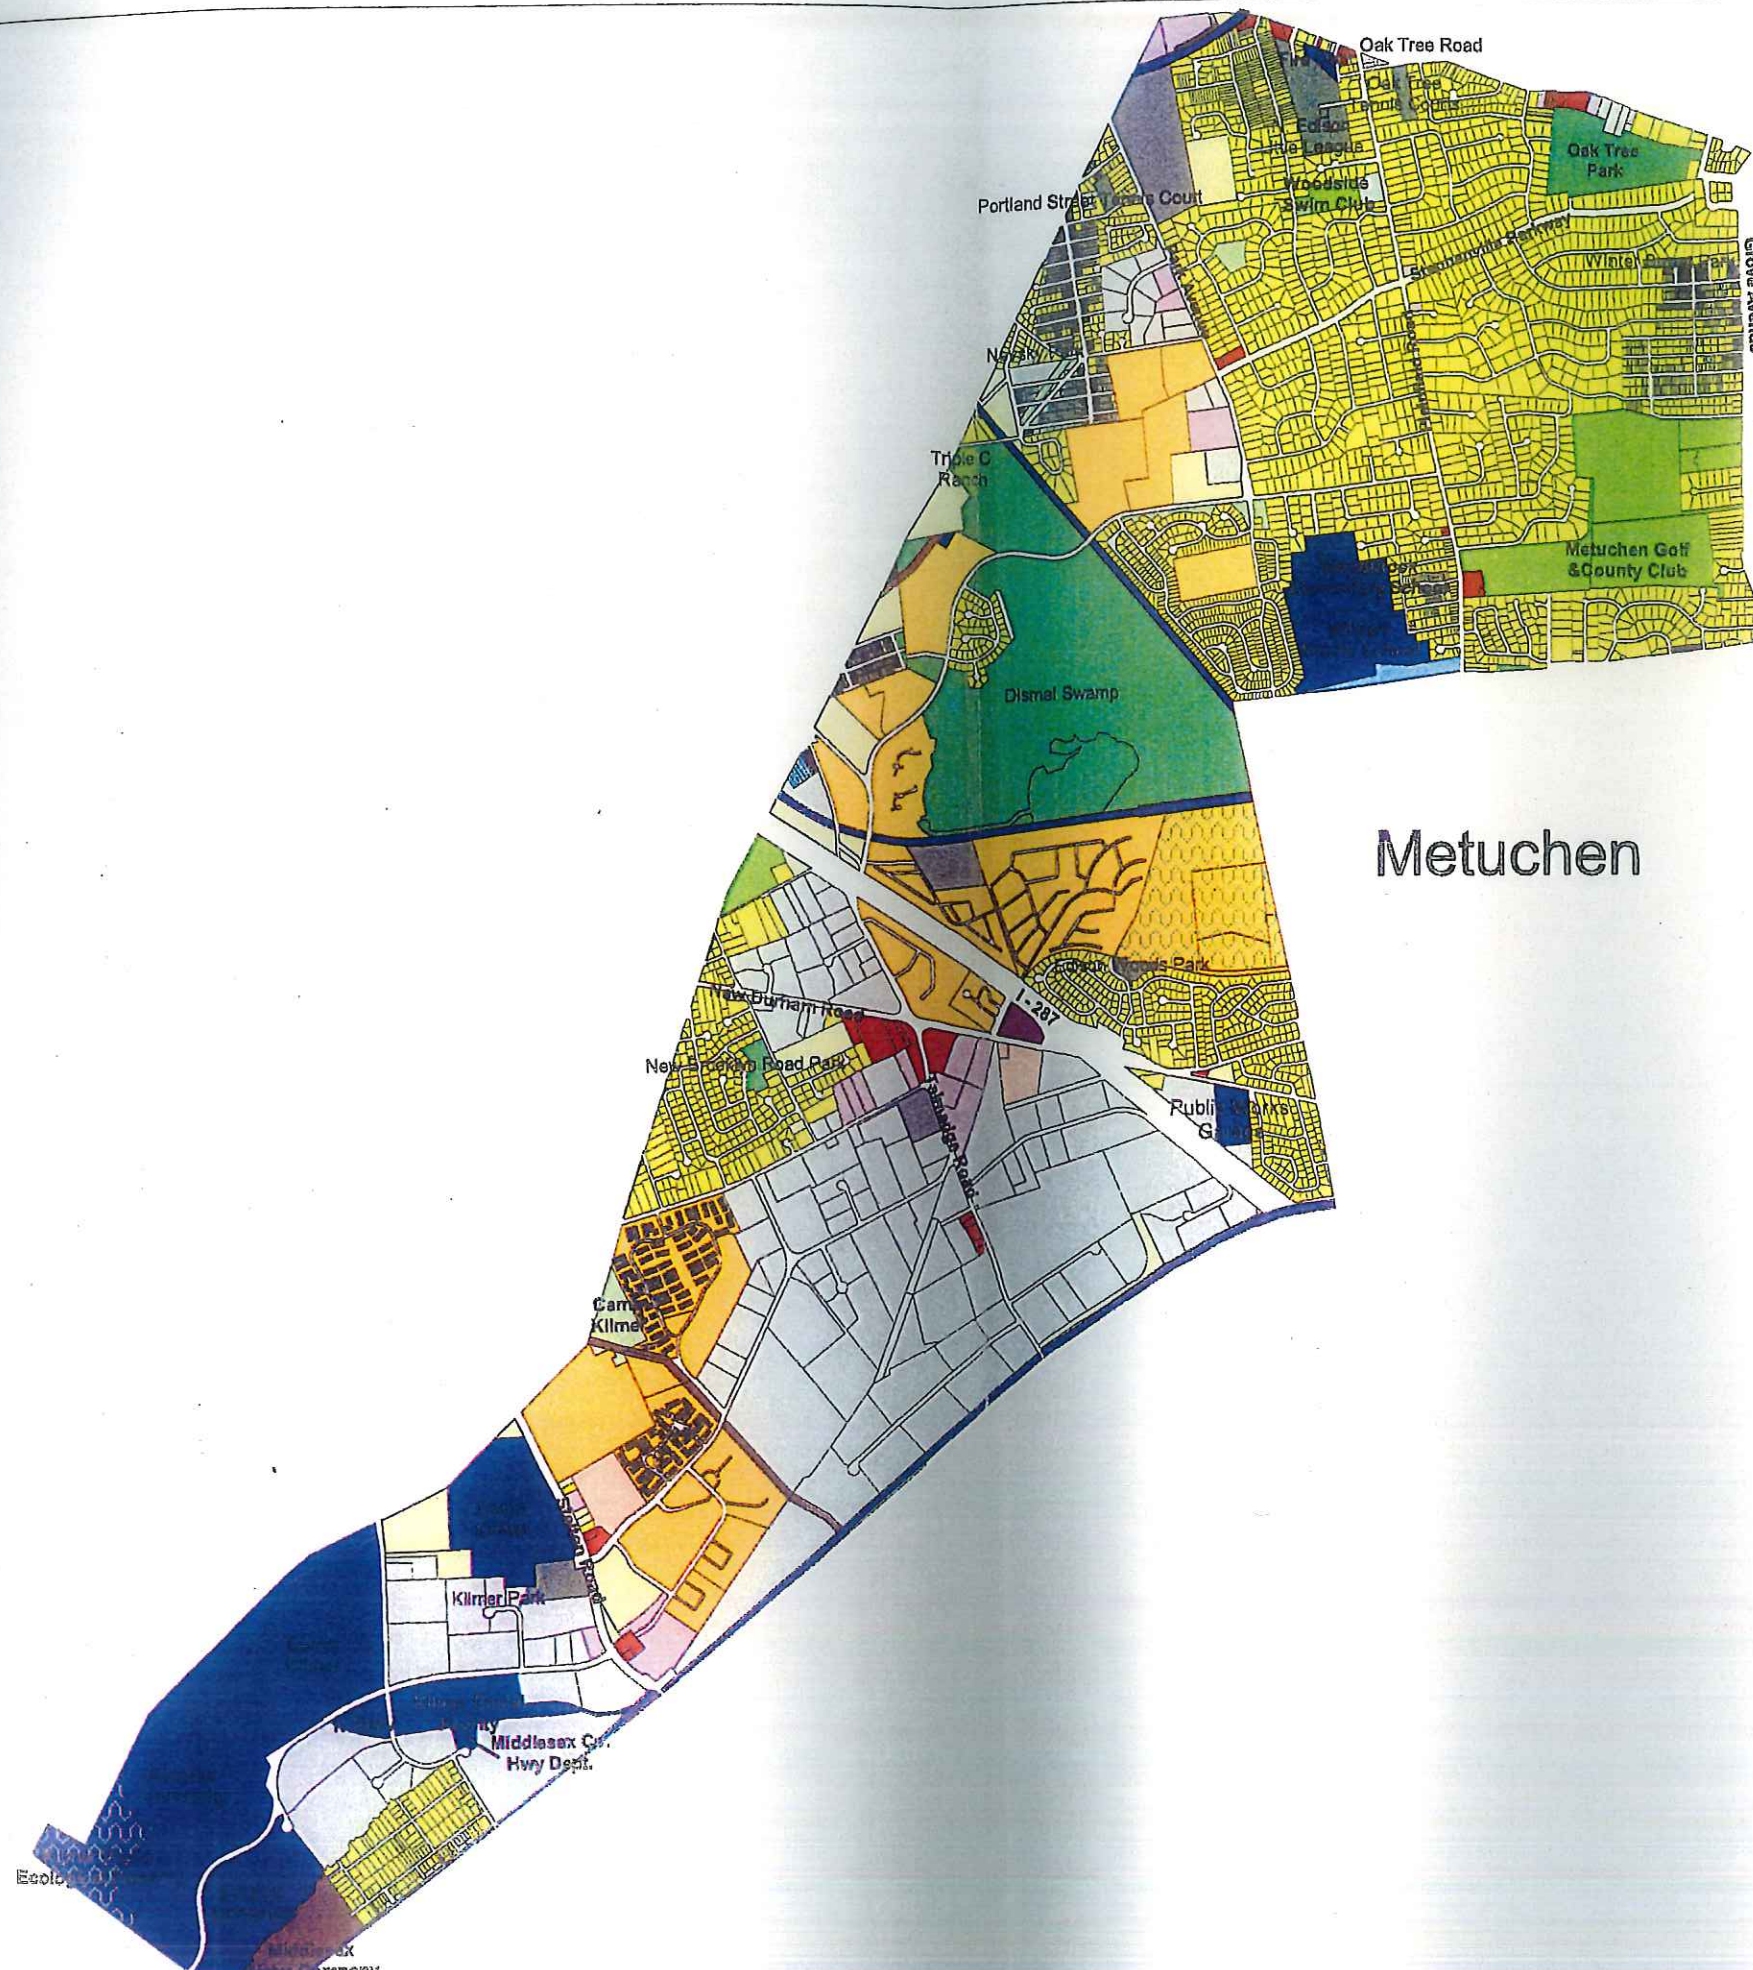

Existing Land Use Map
Edison Township Master Plan
Middlesex County, NJ
Sheet 3 of 5

Metuchen

Key to Land Use Categories:

- 1 and 2 Family Residential
- Multifamily Residential
- Mobile Home Park
- Residential and Commercial
- Commercial
- Professional Office
- Hotel
- Light Industrial
- Manufacturing
- Hospital / Health Care
- Place of Worship / Cemetery
- Institutional / Private School
- Civic
- Public Parks & Recreation
- Preserved Open Space
- Vacant (Public)
- Private Recreation
- Railroad
- Utility
- Vacant (Private)
- Conservation

Index Map

Planning Districts

- 1 - North - Potters - New Dover
- 2 - Menlo Park - Clara Barton - Raritan Manor - Valentine
- 3 - Pumpton - New Durham - Stelton
- 4 - South-Central
- 5 - Piscatawaytown - Nixon - Bonhamtown - Raritan Center

Existing Land Use Survey
 Performed August 2001