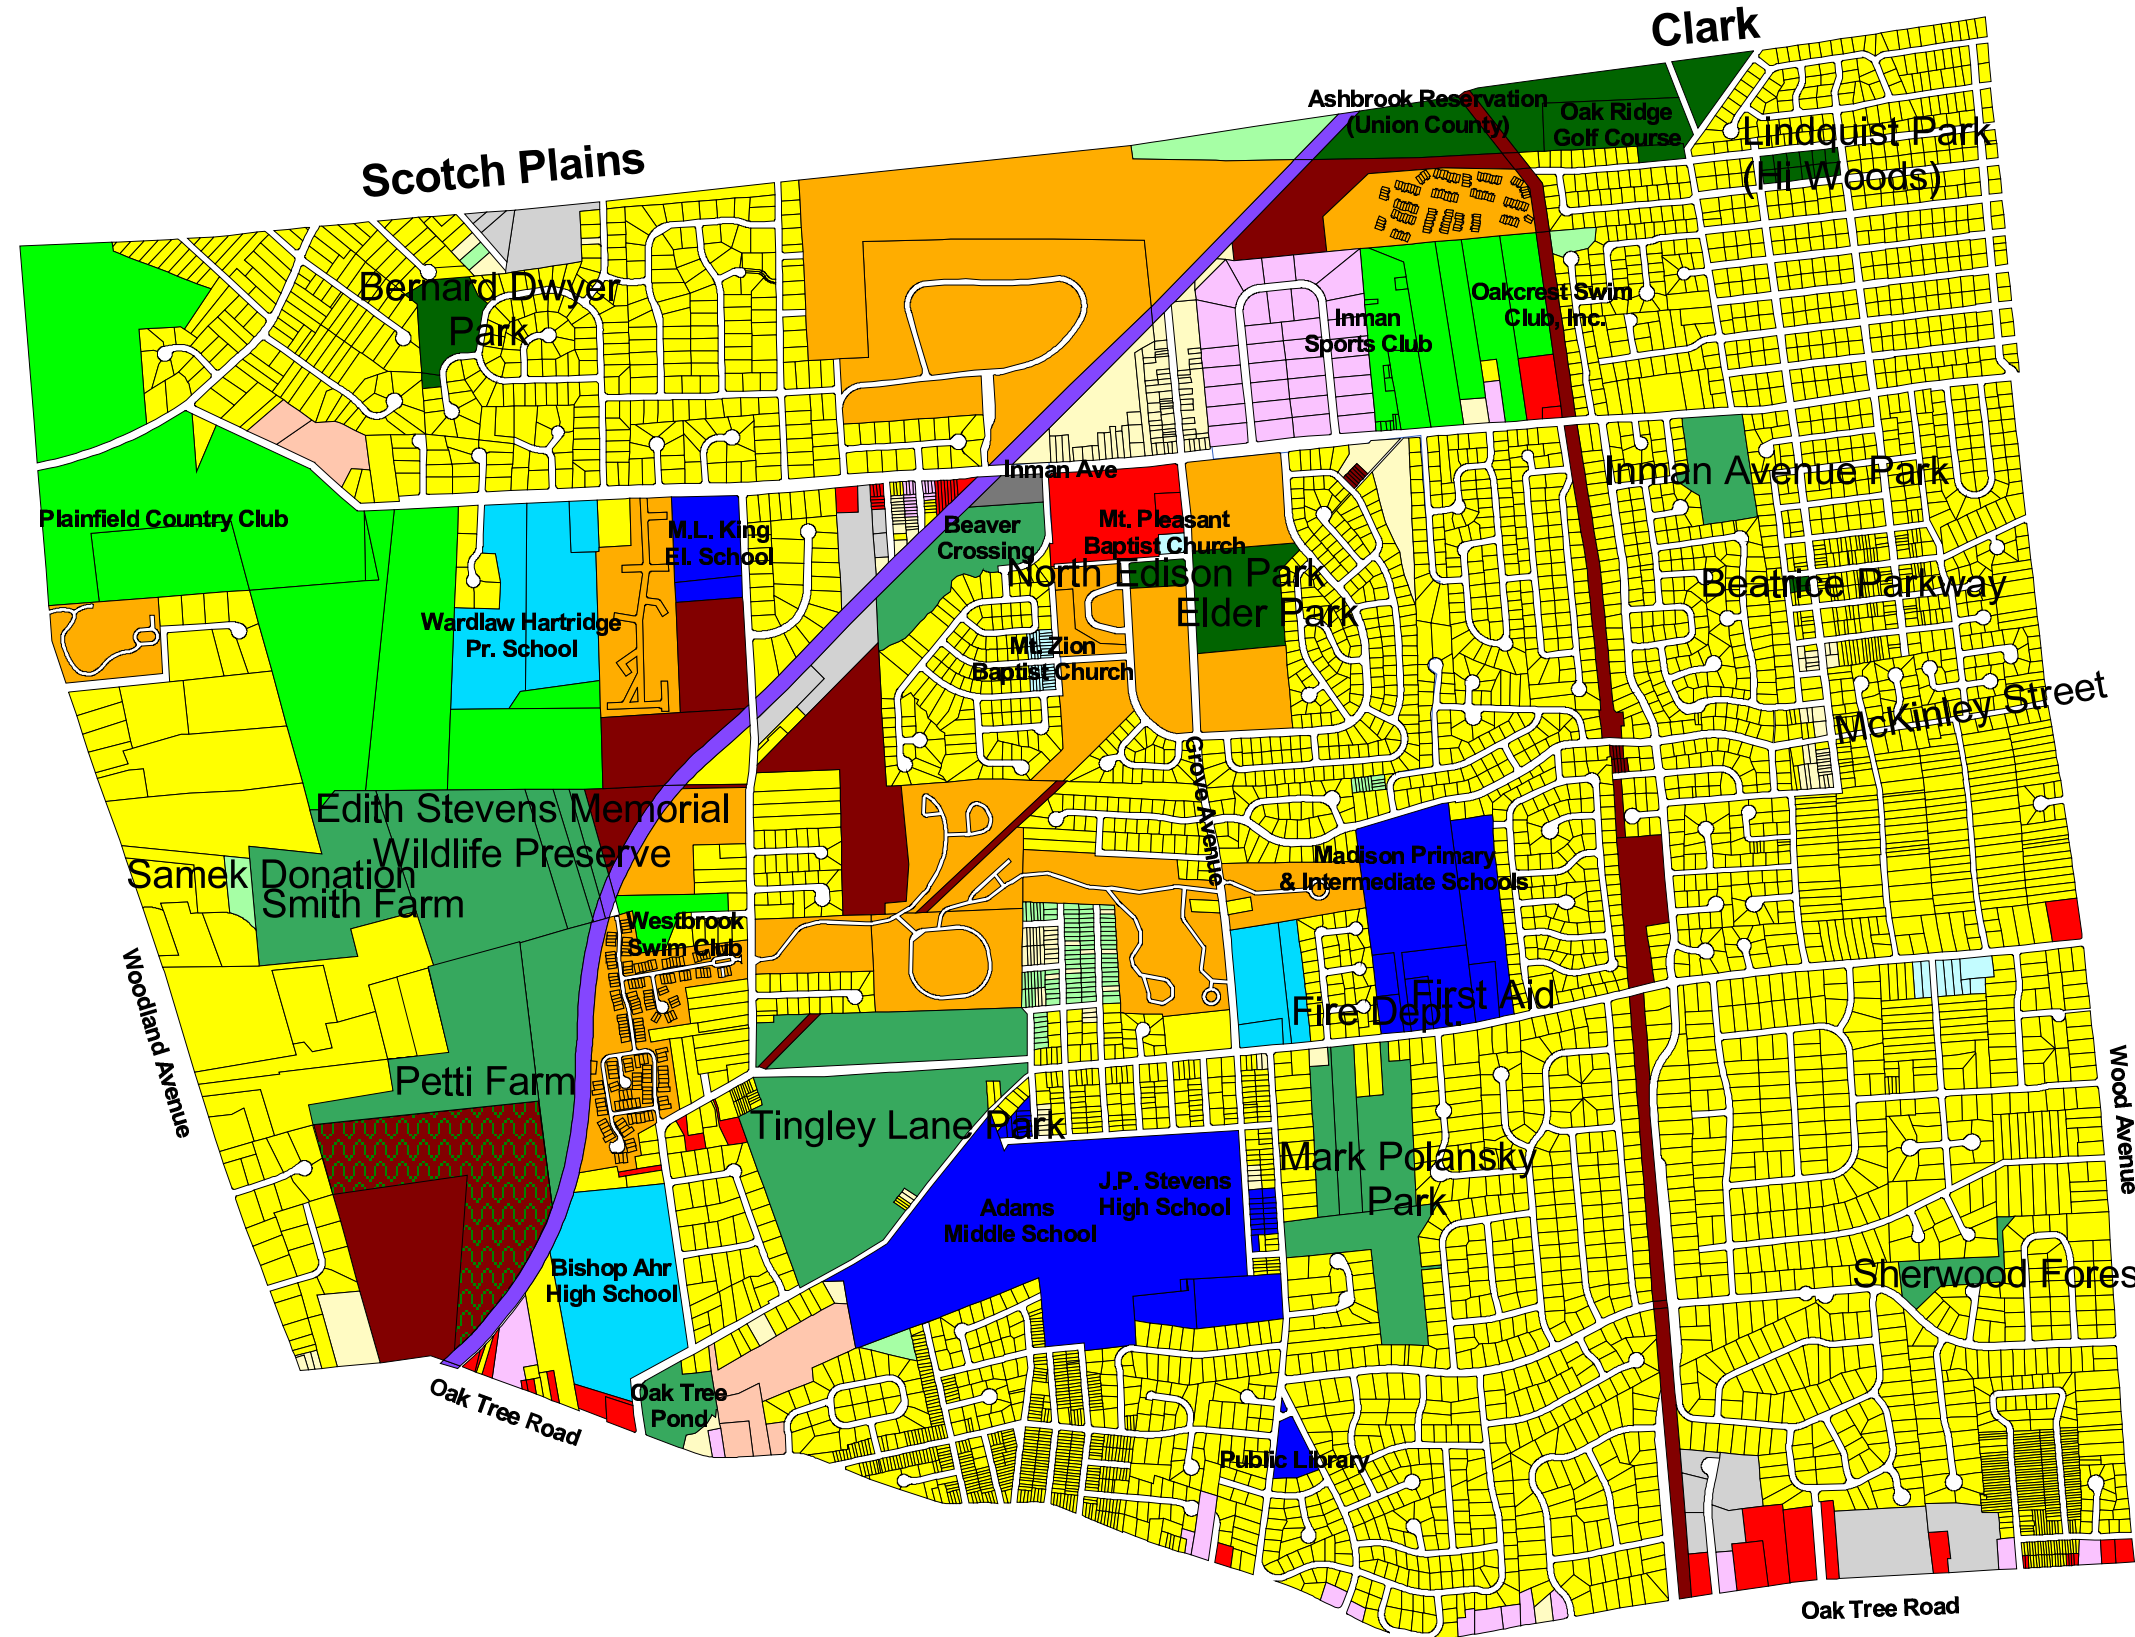

Existing Land Use Map
Edison Township Master Plan
Middlesex County, NJ
Sheet 1 of 5

Key to Land Use Categories:

- 1 and 2 Family Residential
- Multifamily Residential
- Mobile Home Park
- Residential and Commercial
- Commercial
- Professional Office
- Hotel
- Light Industrial
- Manufacturing
- Hospital / Health Care
- Place of Worship / Cemetery
- Institutional / Private School
- Civic
- Public Parks & Recreation
- Preserved Open Space
- Vacant (Public)
- Private Recreation
- Railroad
- Utility
- Vacant (Private)
- Conservation

Index Map

Planning Districts

- 1 - North - Potters - New Dover
- 2 - Menlo Park - Clara Barton - Raritan Manor - Valentine
- 3 - Pumptown - New Durham - Stelton
- 4 - South-Central
- 5 - Piscatawaytown - Nixon - Bonhamtown - Raritan Center

Existing Land Use Survey
Performed August 2001