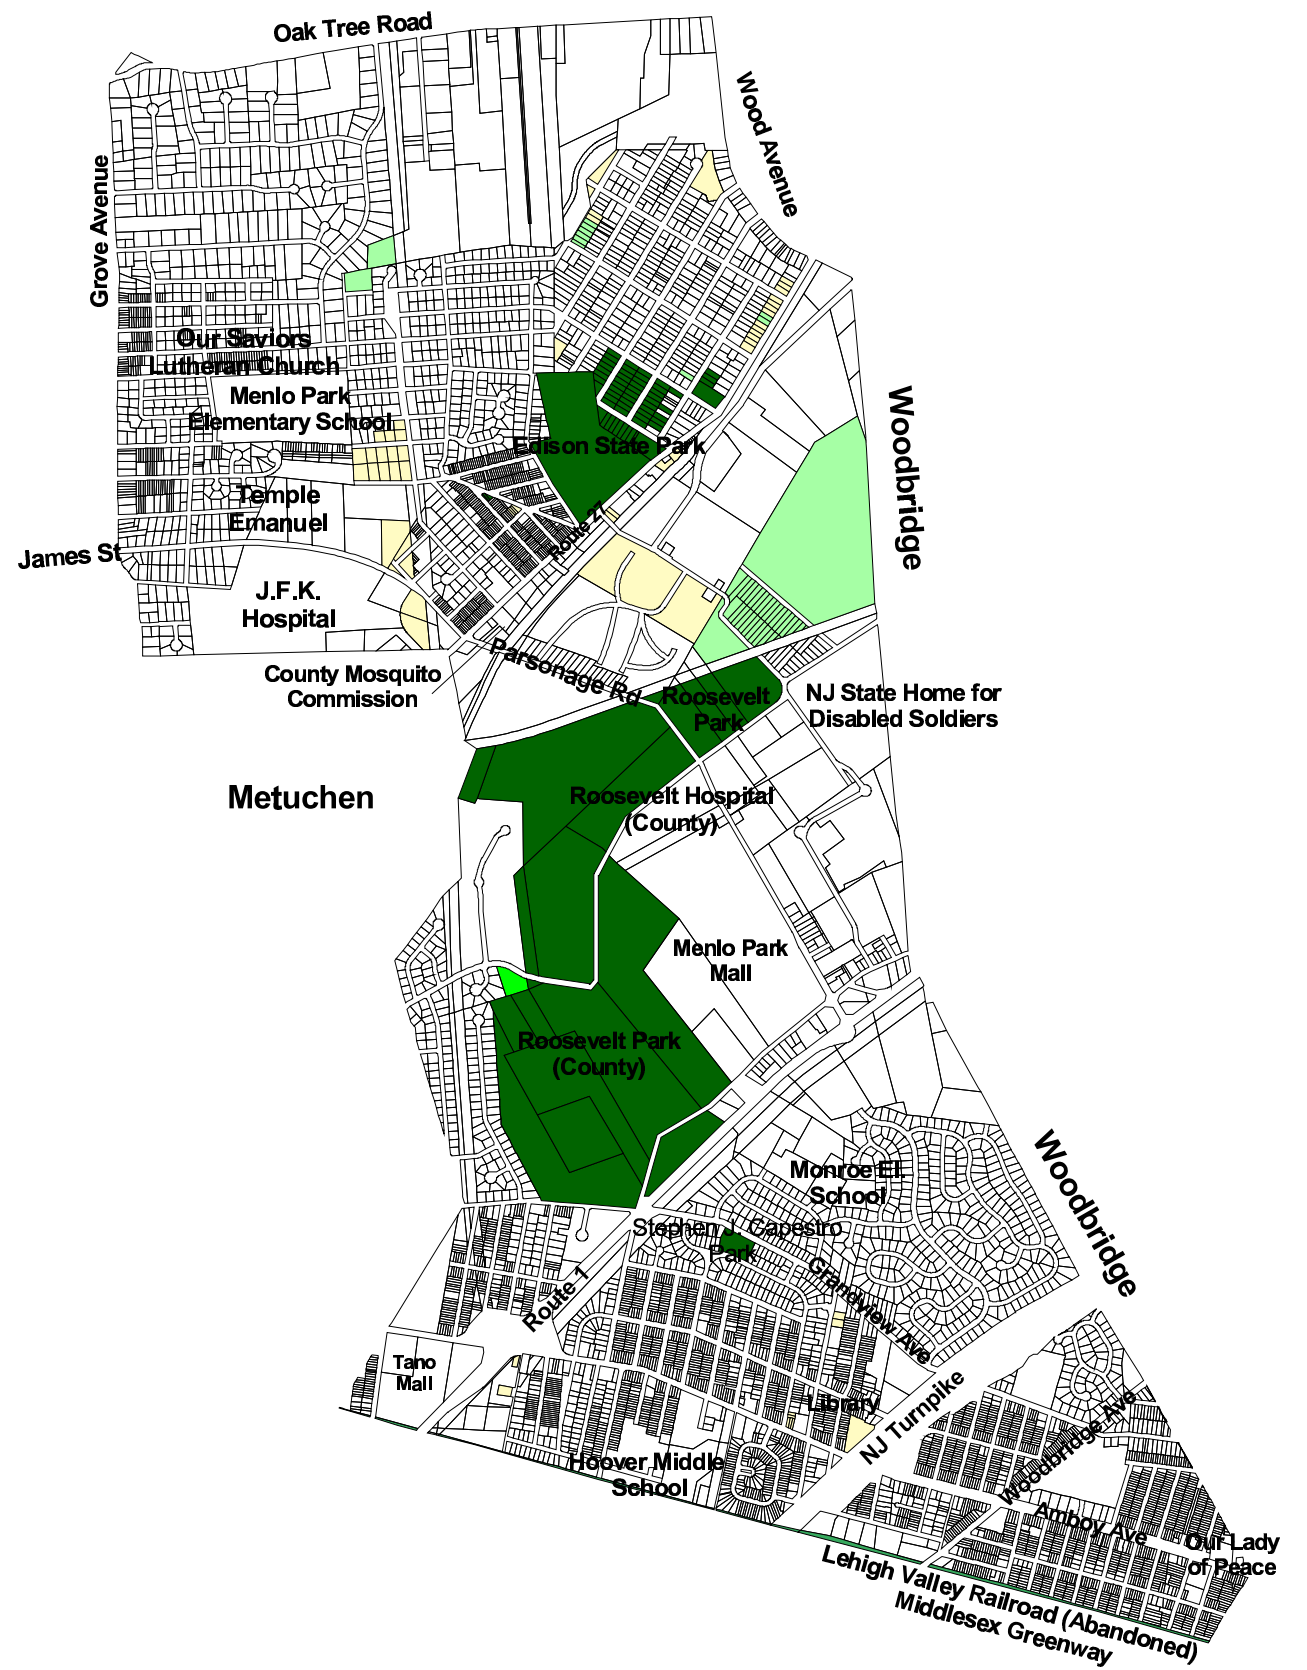

Parks and Open Space Map
 Edison Township Master Plan
 Middlesex County, NJ
 Sheet 2 of 5

Key to Land Use Categories:

- Public Parks & Recreation
- Preserved Open Space
- Vacant (Public)
- Private Recreation
- Vacant (Private)
- Conservation

Index Map

Planning Districts

- 1 - North - Potters - New Dover
- 2 - Menlo Park - Clara Barton - Raritan Manor - Valentine
- 3 - Pumpton - New Durham - Stelton
- 4 - South-Central
- 5 - Piscatawaytown - Nixon - Bonhamtown - Raritan Center

Existing Land Use Survey
 Performed August 2001