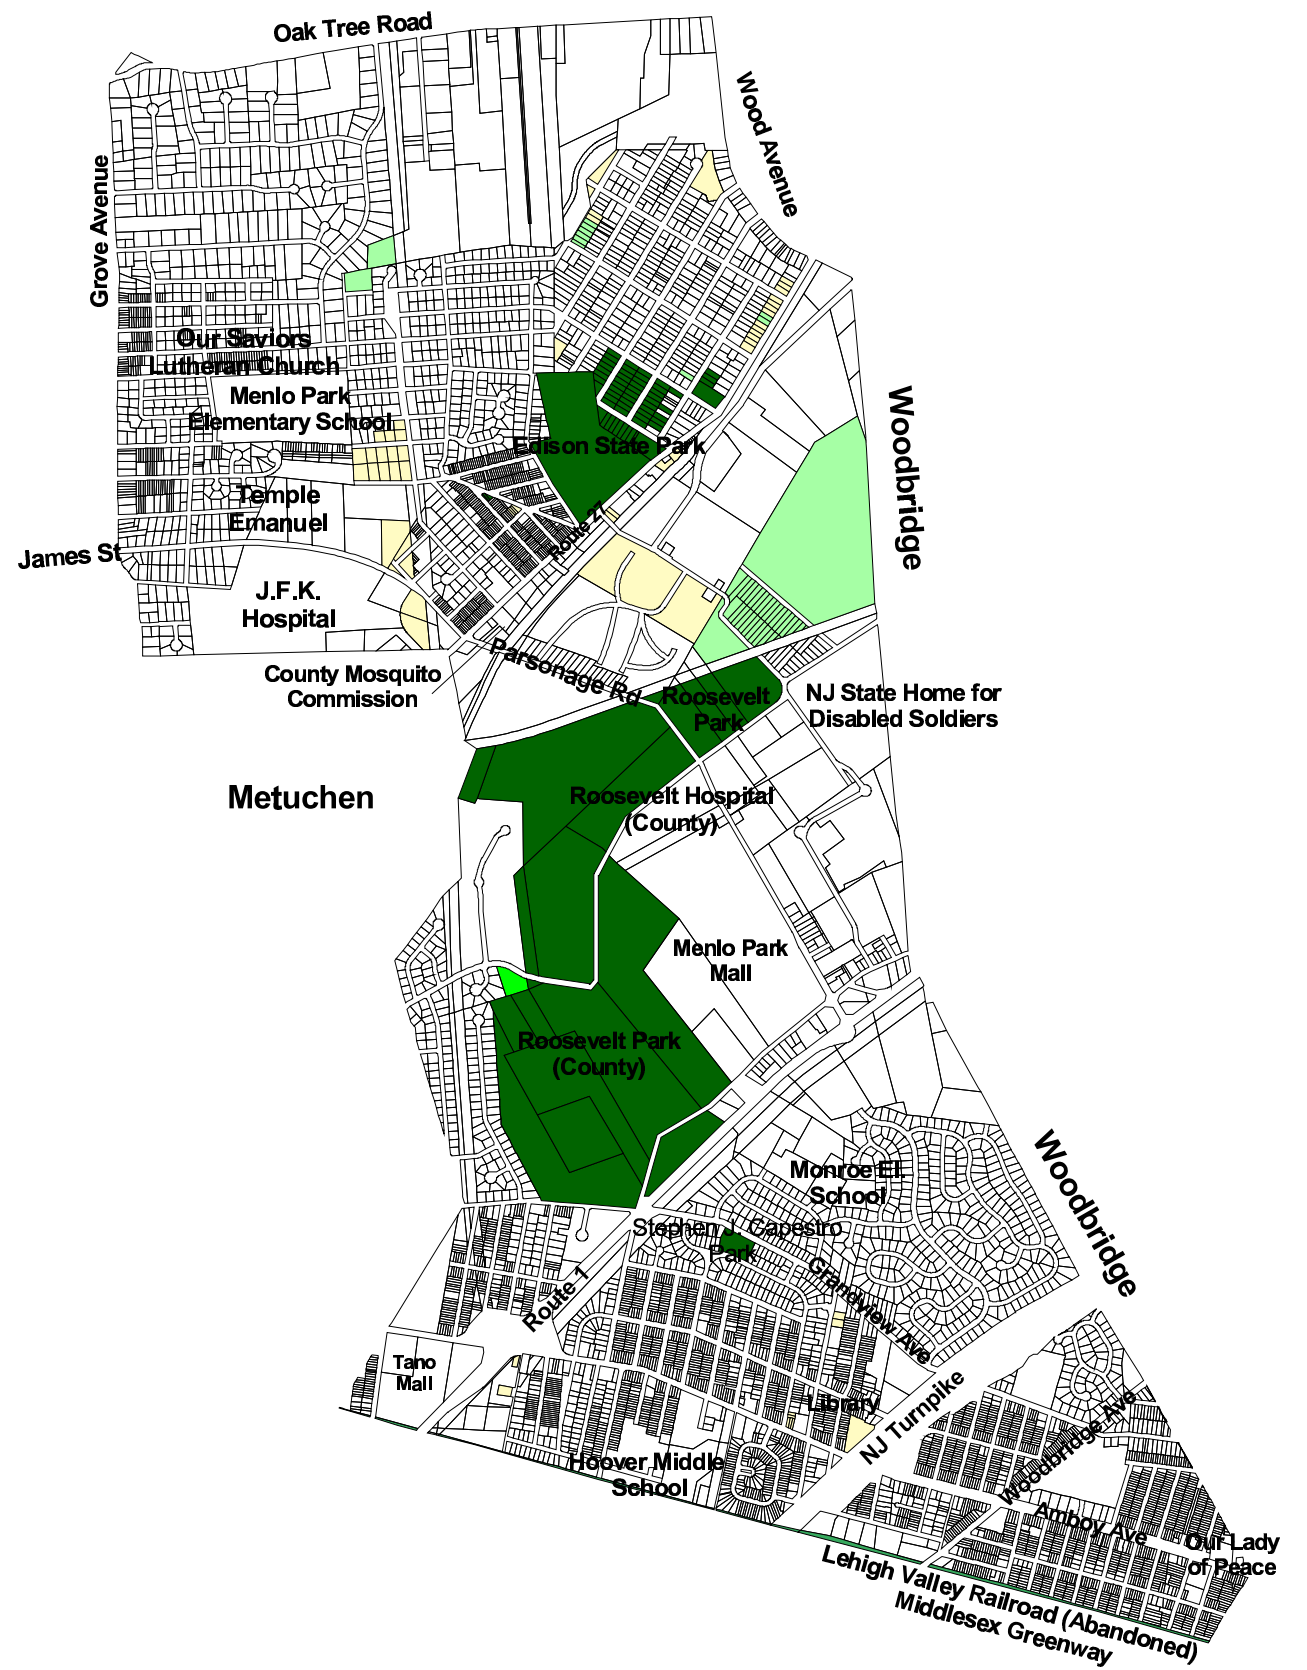

Parks and Open Space Map
 Edison Township Master Plan
 Middlesex County, NJ
 Sheet 2 of 5

Key to Land Use Categories:

- Public Parks & Recreation
- Preserved Open Space
- Vacant (Public)
- Private Recreation
- Vacant (Private)
- Conservation

Index Map

Planning Districts

- 1 - North - Potters - New Dover
- 2 - Menlo Park - Clara Barton - Raritan Manor - Valentine
- 3 - Pumptown - New Durham - Stelton
- 4 - South-Central
- 5 - Piscatawaytown - Nixon - Bonhamtown - Raritan Center

Existing Land Use Survey
 Performed August 2001