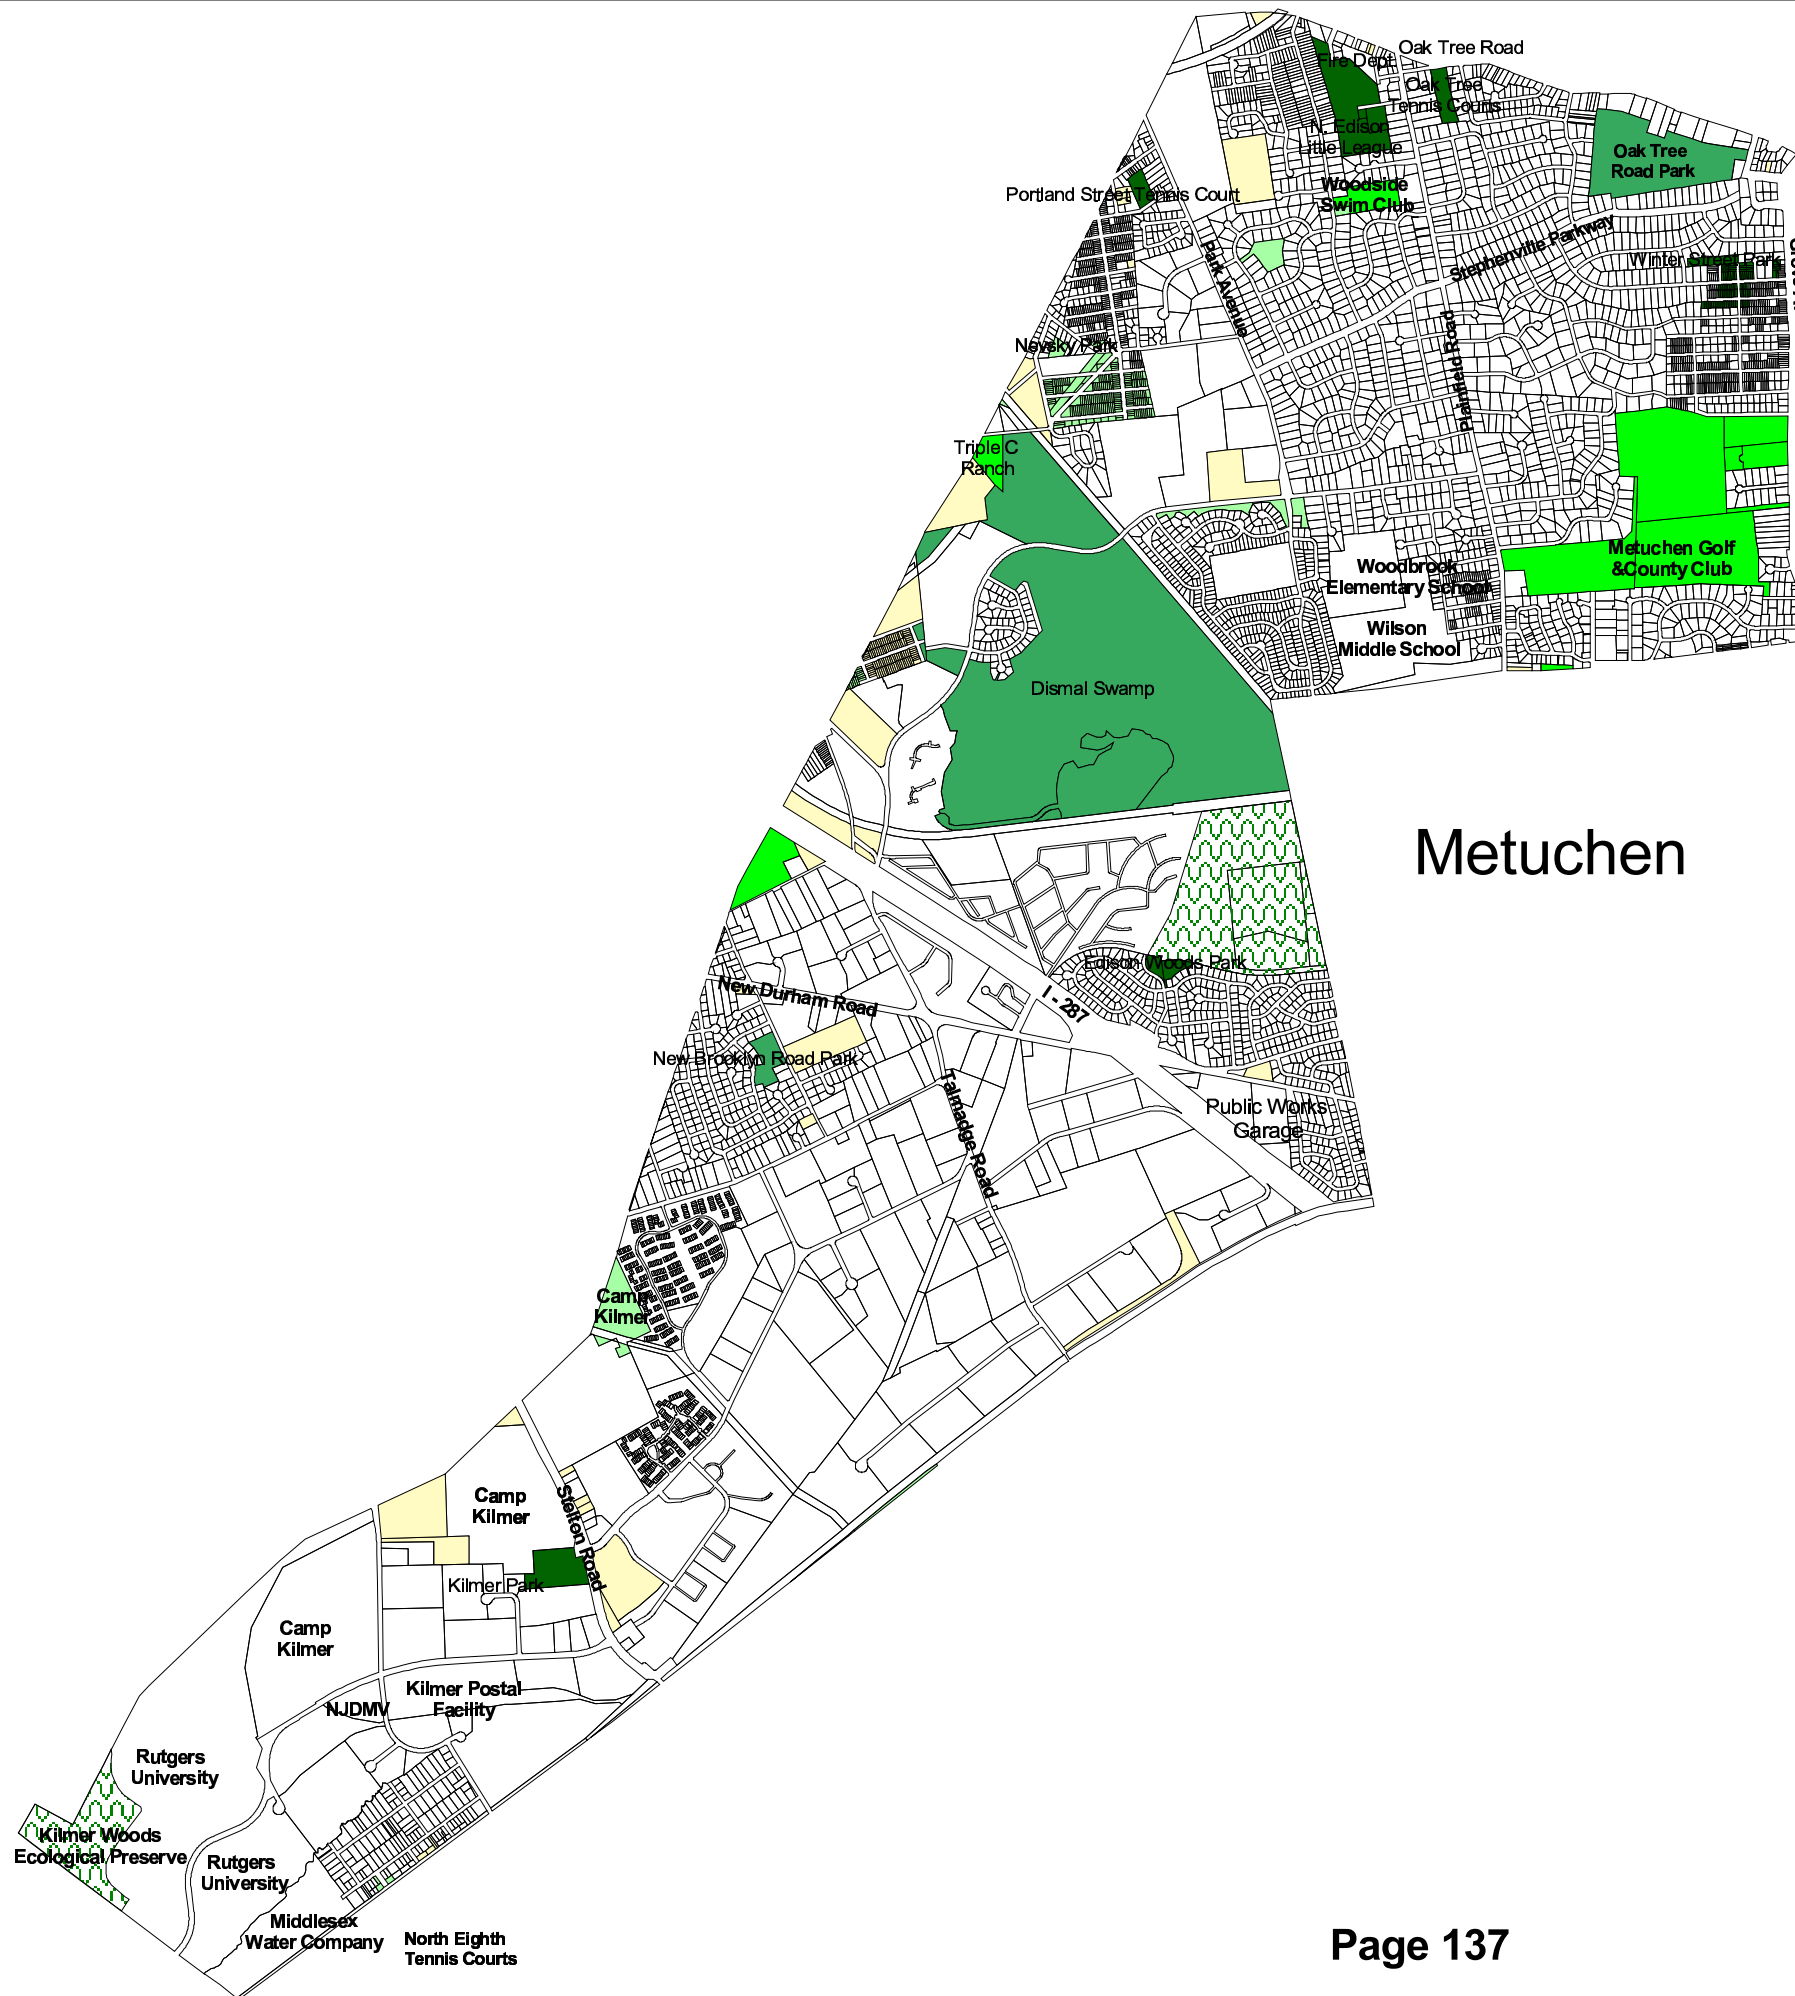

**Parks and Open Space Map**  
 Edison Township Master Plan  
 Middlesex County, NJ  
 Sheet 3 of 5

Metuchen

Key to Land Use Categories:

-  Public Parks & Recreation
-  Preserved Open Space
-  Vacant (Public)
-  Private Recreation
-  Vacant (Private)
-  Conservation

Index Map

Planning Districts

- 1 - North - Potters - New Dover
- 2 - Menlo Park - Clara Barton - Raritan Manor - Valentine
- 3 - Pumpton - New Durham - Stelton
- 4 - South-Central
- 5 - Piscatawaytown - Nixon - Bonhamtown - Raritan Center

Existing Land Use Survey  
 Performed August 2001

2500 0 2500 Feet