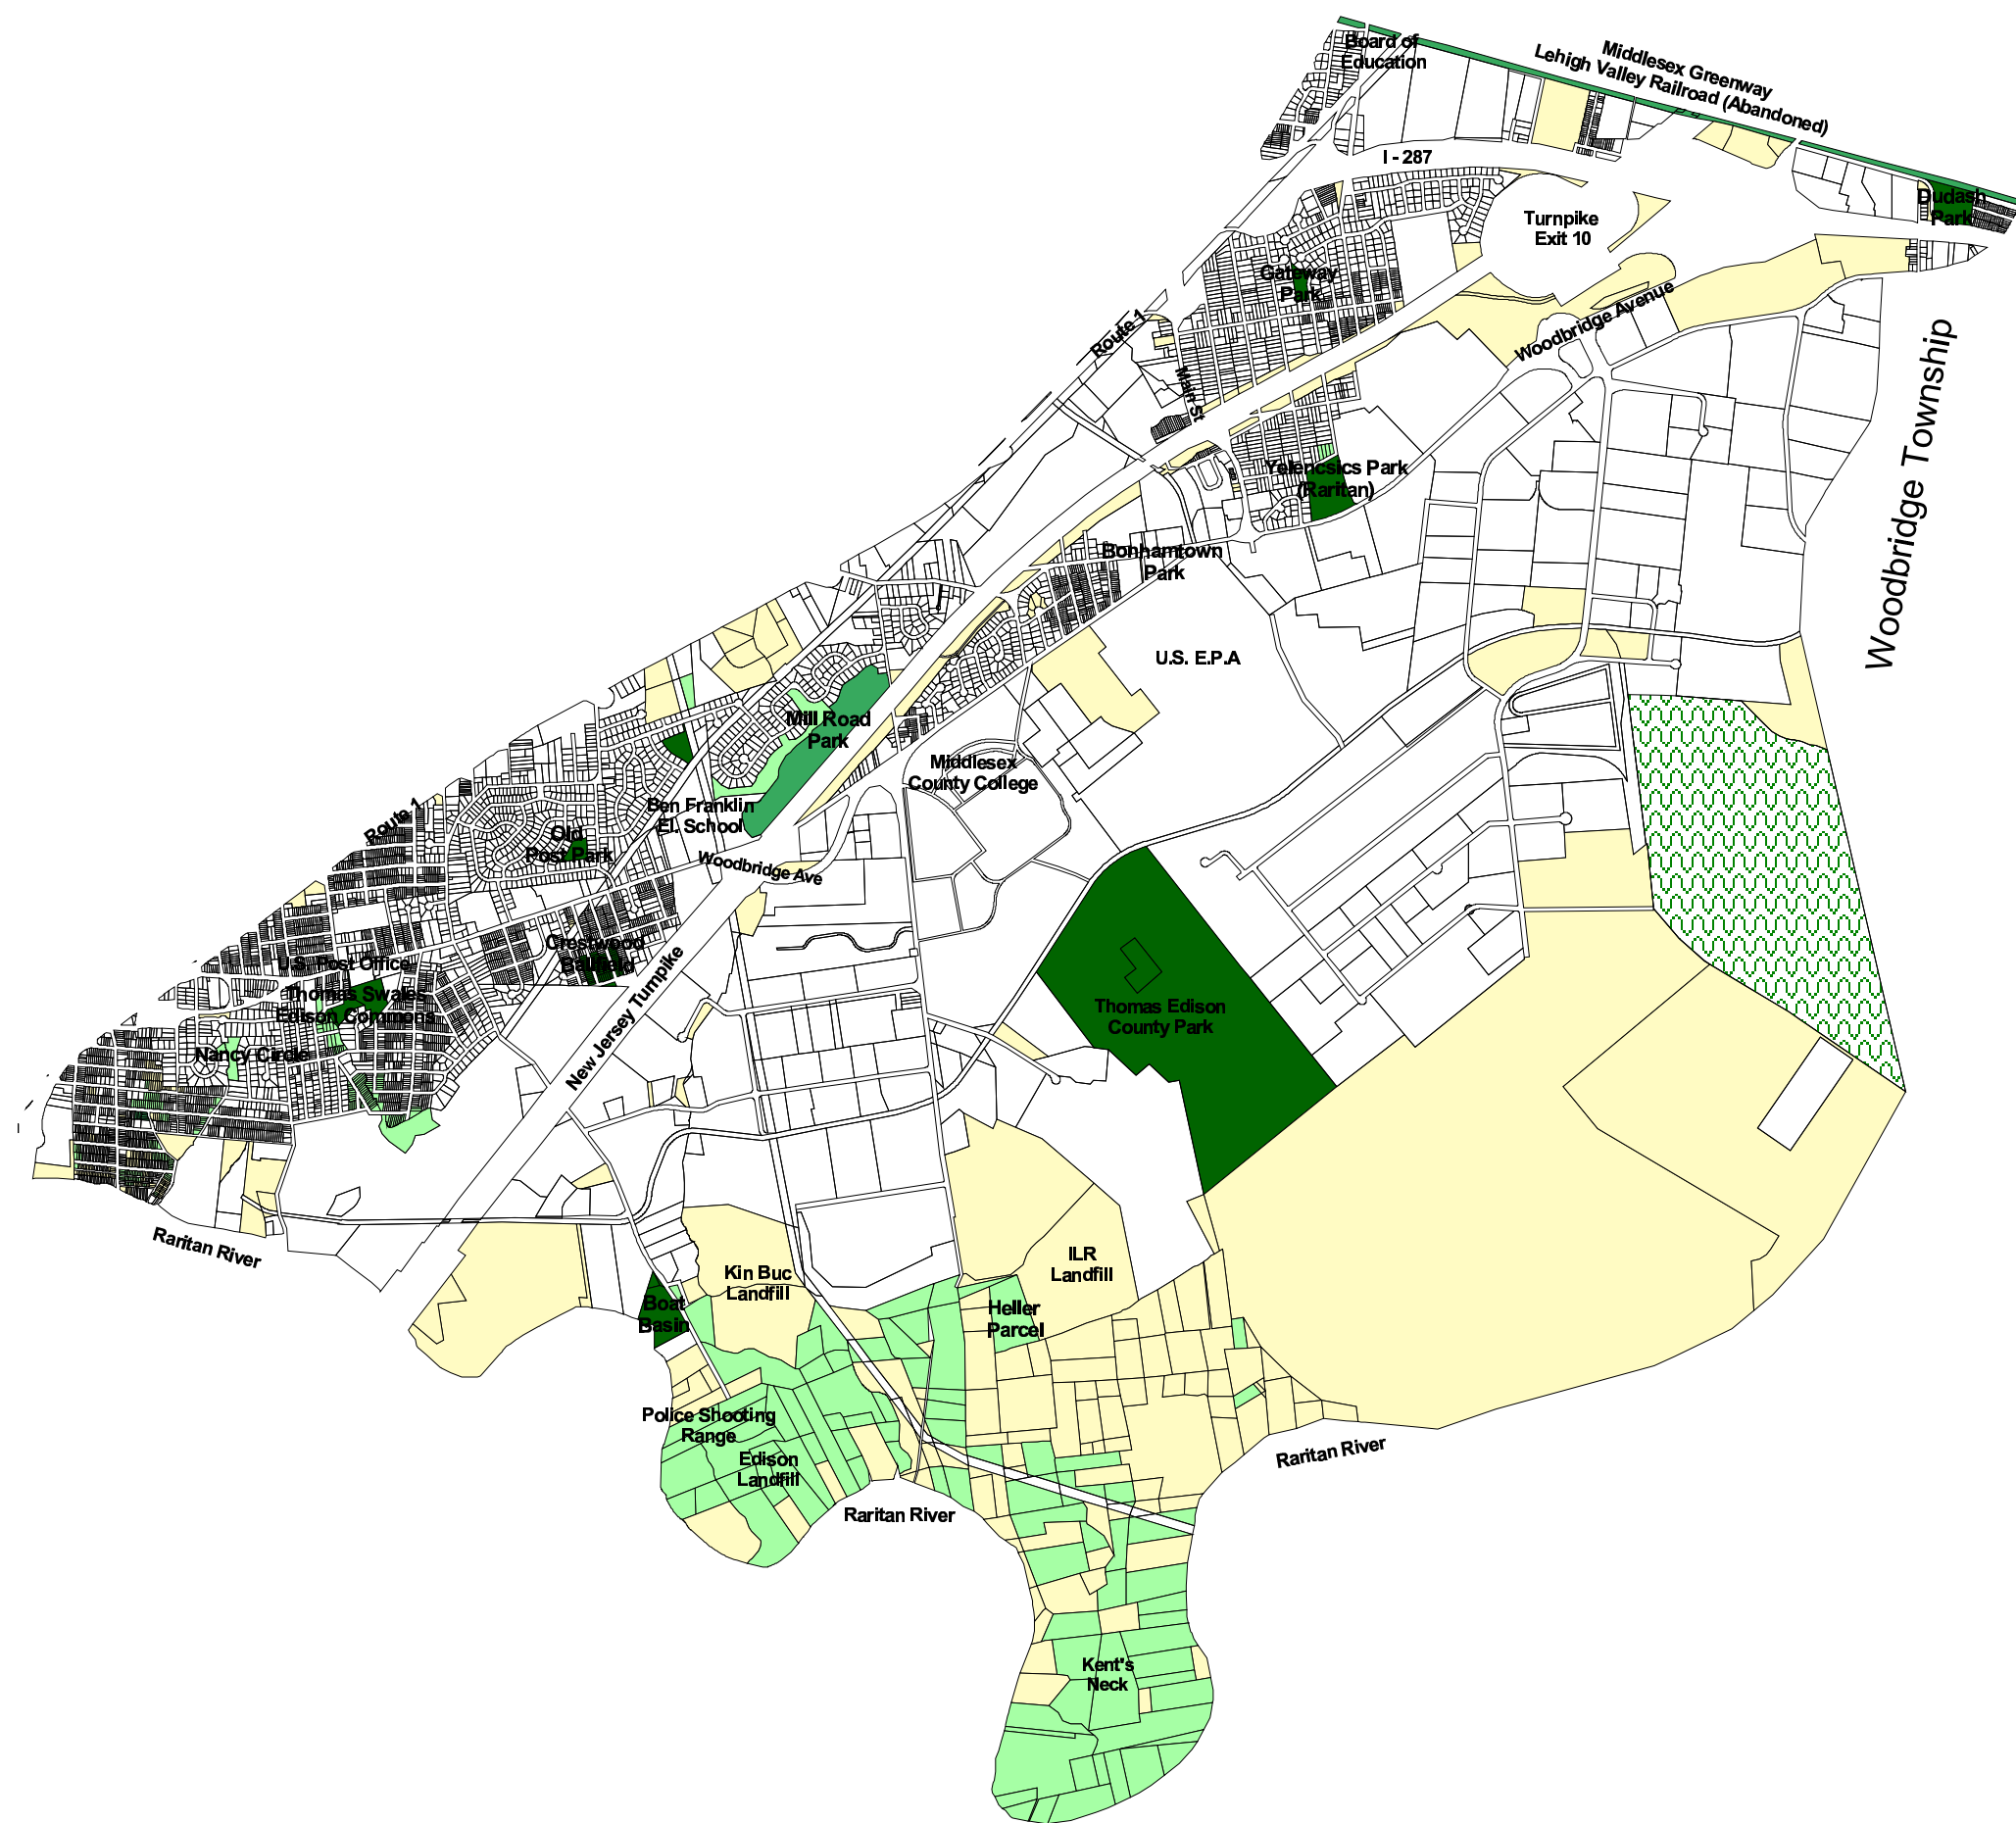

**Parks and Open Space Map**  
 Edison Township Master Plan  
 Middlesex County, NJ  
 Sheet 5 of 5

Key to Land Use Categories:

- Public Parks & Recreation
- Preserved Open Space
- Vacant (Public)
- Private Recreation
- Vacant (Private)
- Conservation

Index Map

Planning Districts

- 1 - North - Potters - New Dover
- 2 - Menlo Park - Clara Barton - Raritan Manor - Valentine
- 3 - Pumpton - New Durham - Stelton
- 4 - South-Central
- 5 - Piscatawaytown - Nixon - Bonhamtown - Raritan Center

Existing Land Use Survey  
 Performed August 2001