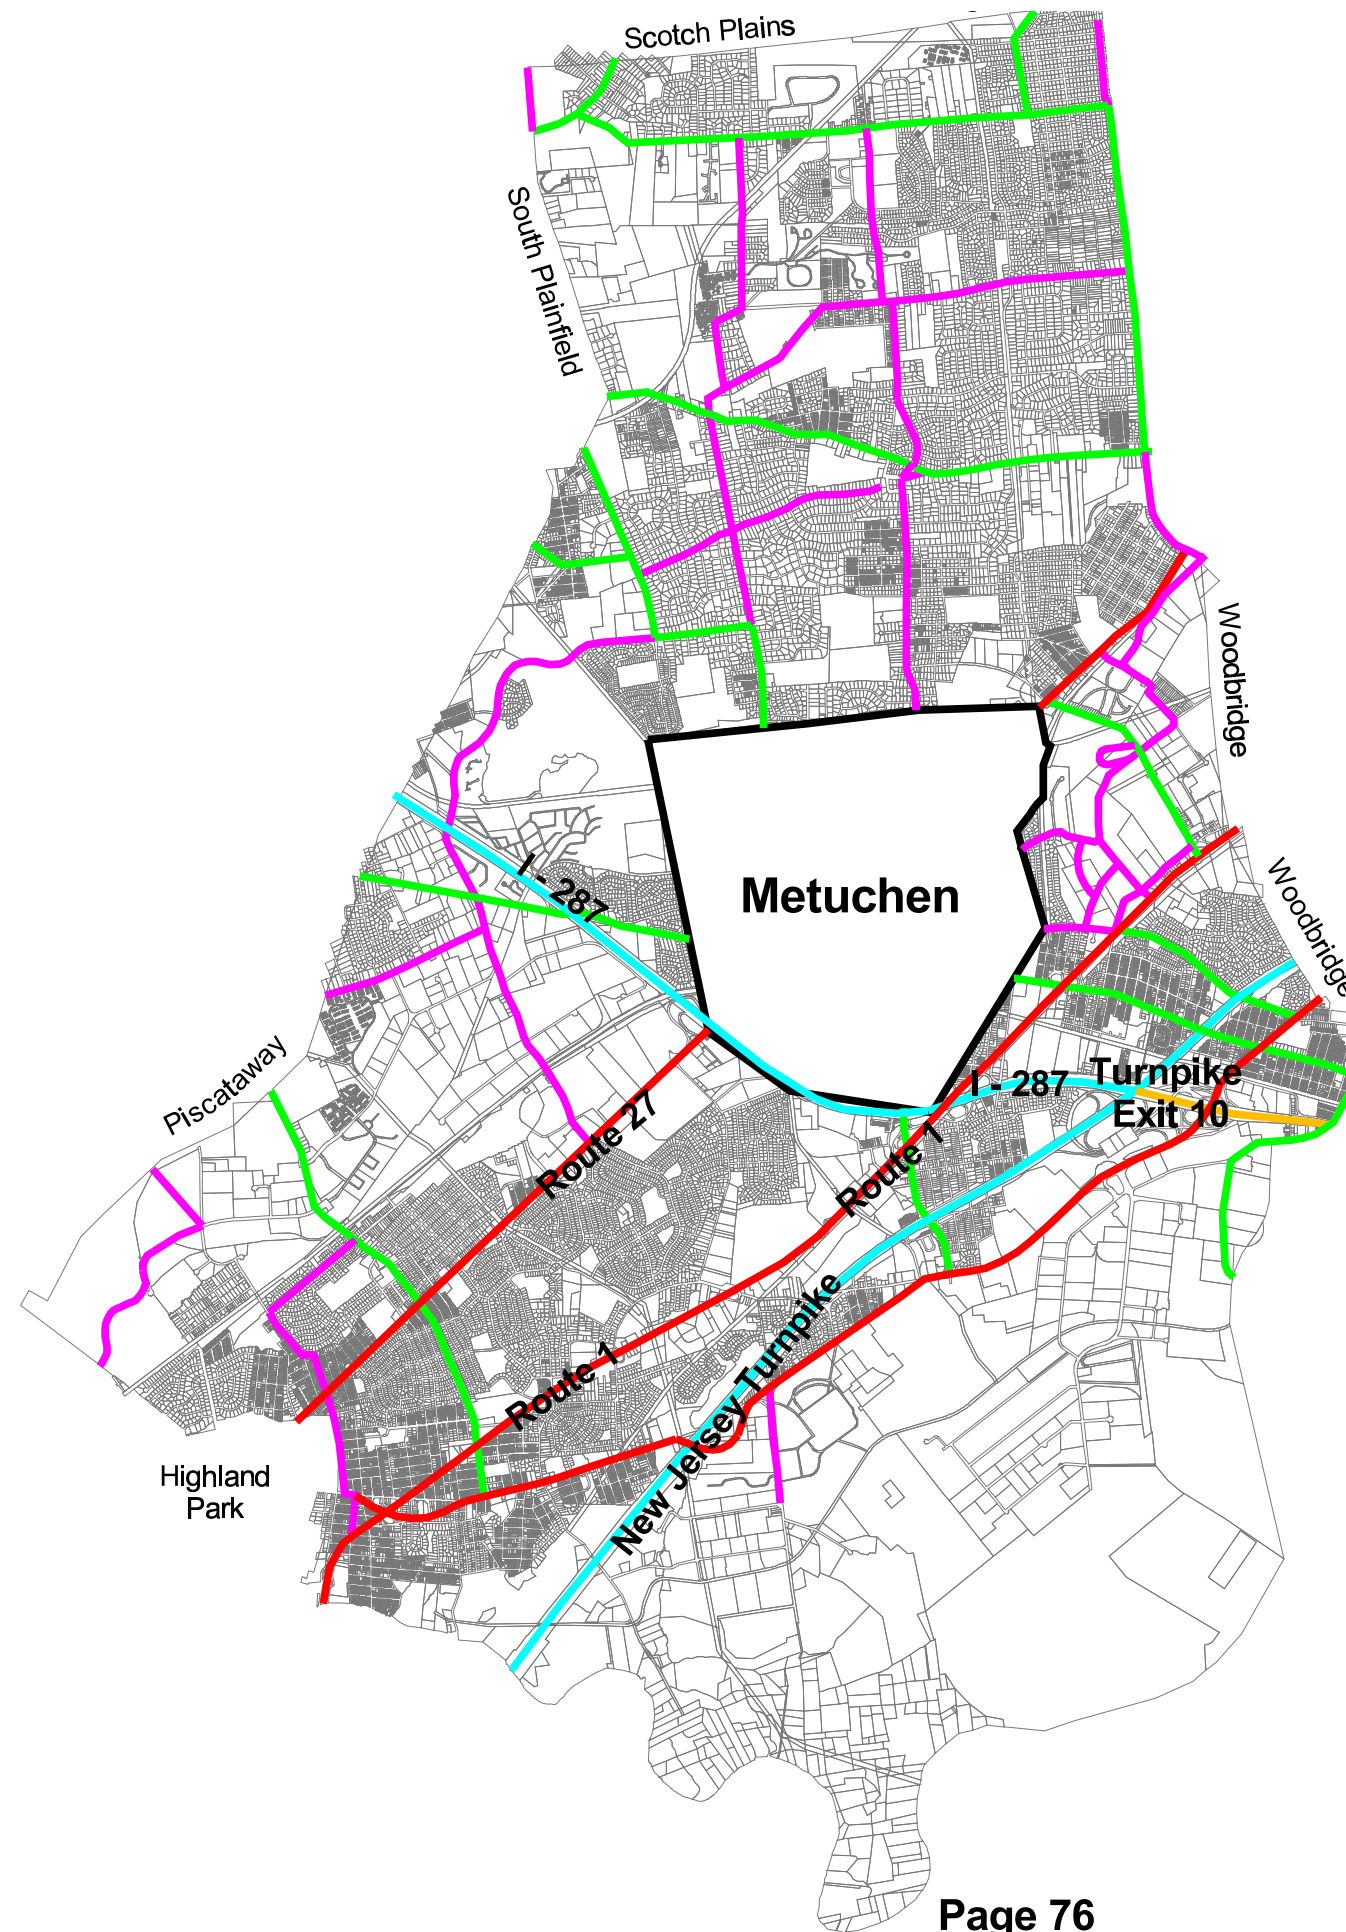

Roadway Classifications
Edison Township Master Plan
Middlesex County, NJ

Key to Functional Classification
Categories:

Classifications

-  Interstate Highways
-  Freeways and Expressways
-  Principal Arterials
-  Minor Arterials
-  Collectors
-  Local Streets

Index Map

Planning Districts

- 1 - North - Potters - New Dover
- 2 - Menlo Park - Clara Barton - Raritan Manor - Valentine
- 3 - Pumpton - New Durham - Stelton
- 4 - South-Central
- 5 - Piscatawaytown - Nixon - Bonhamtown - Raritan Center