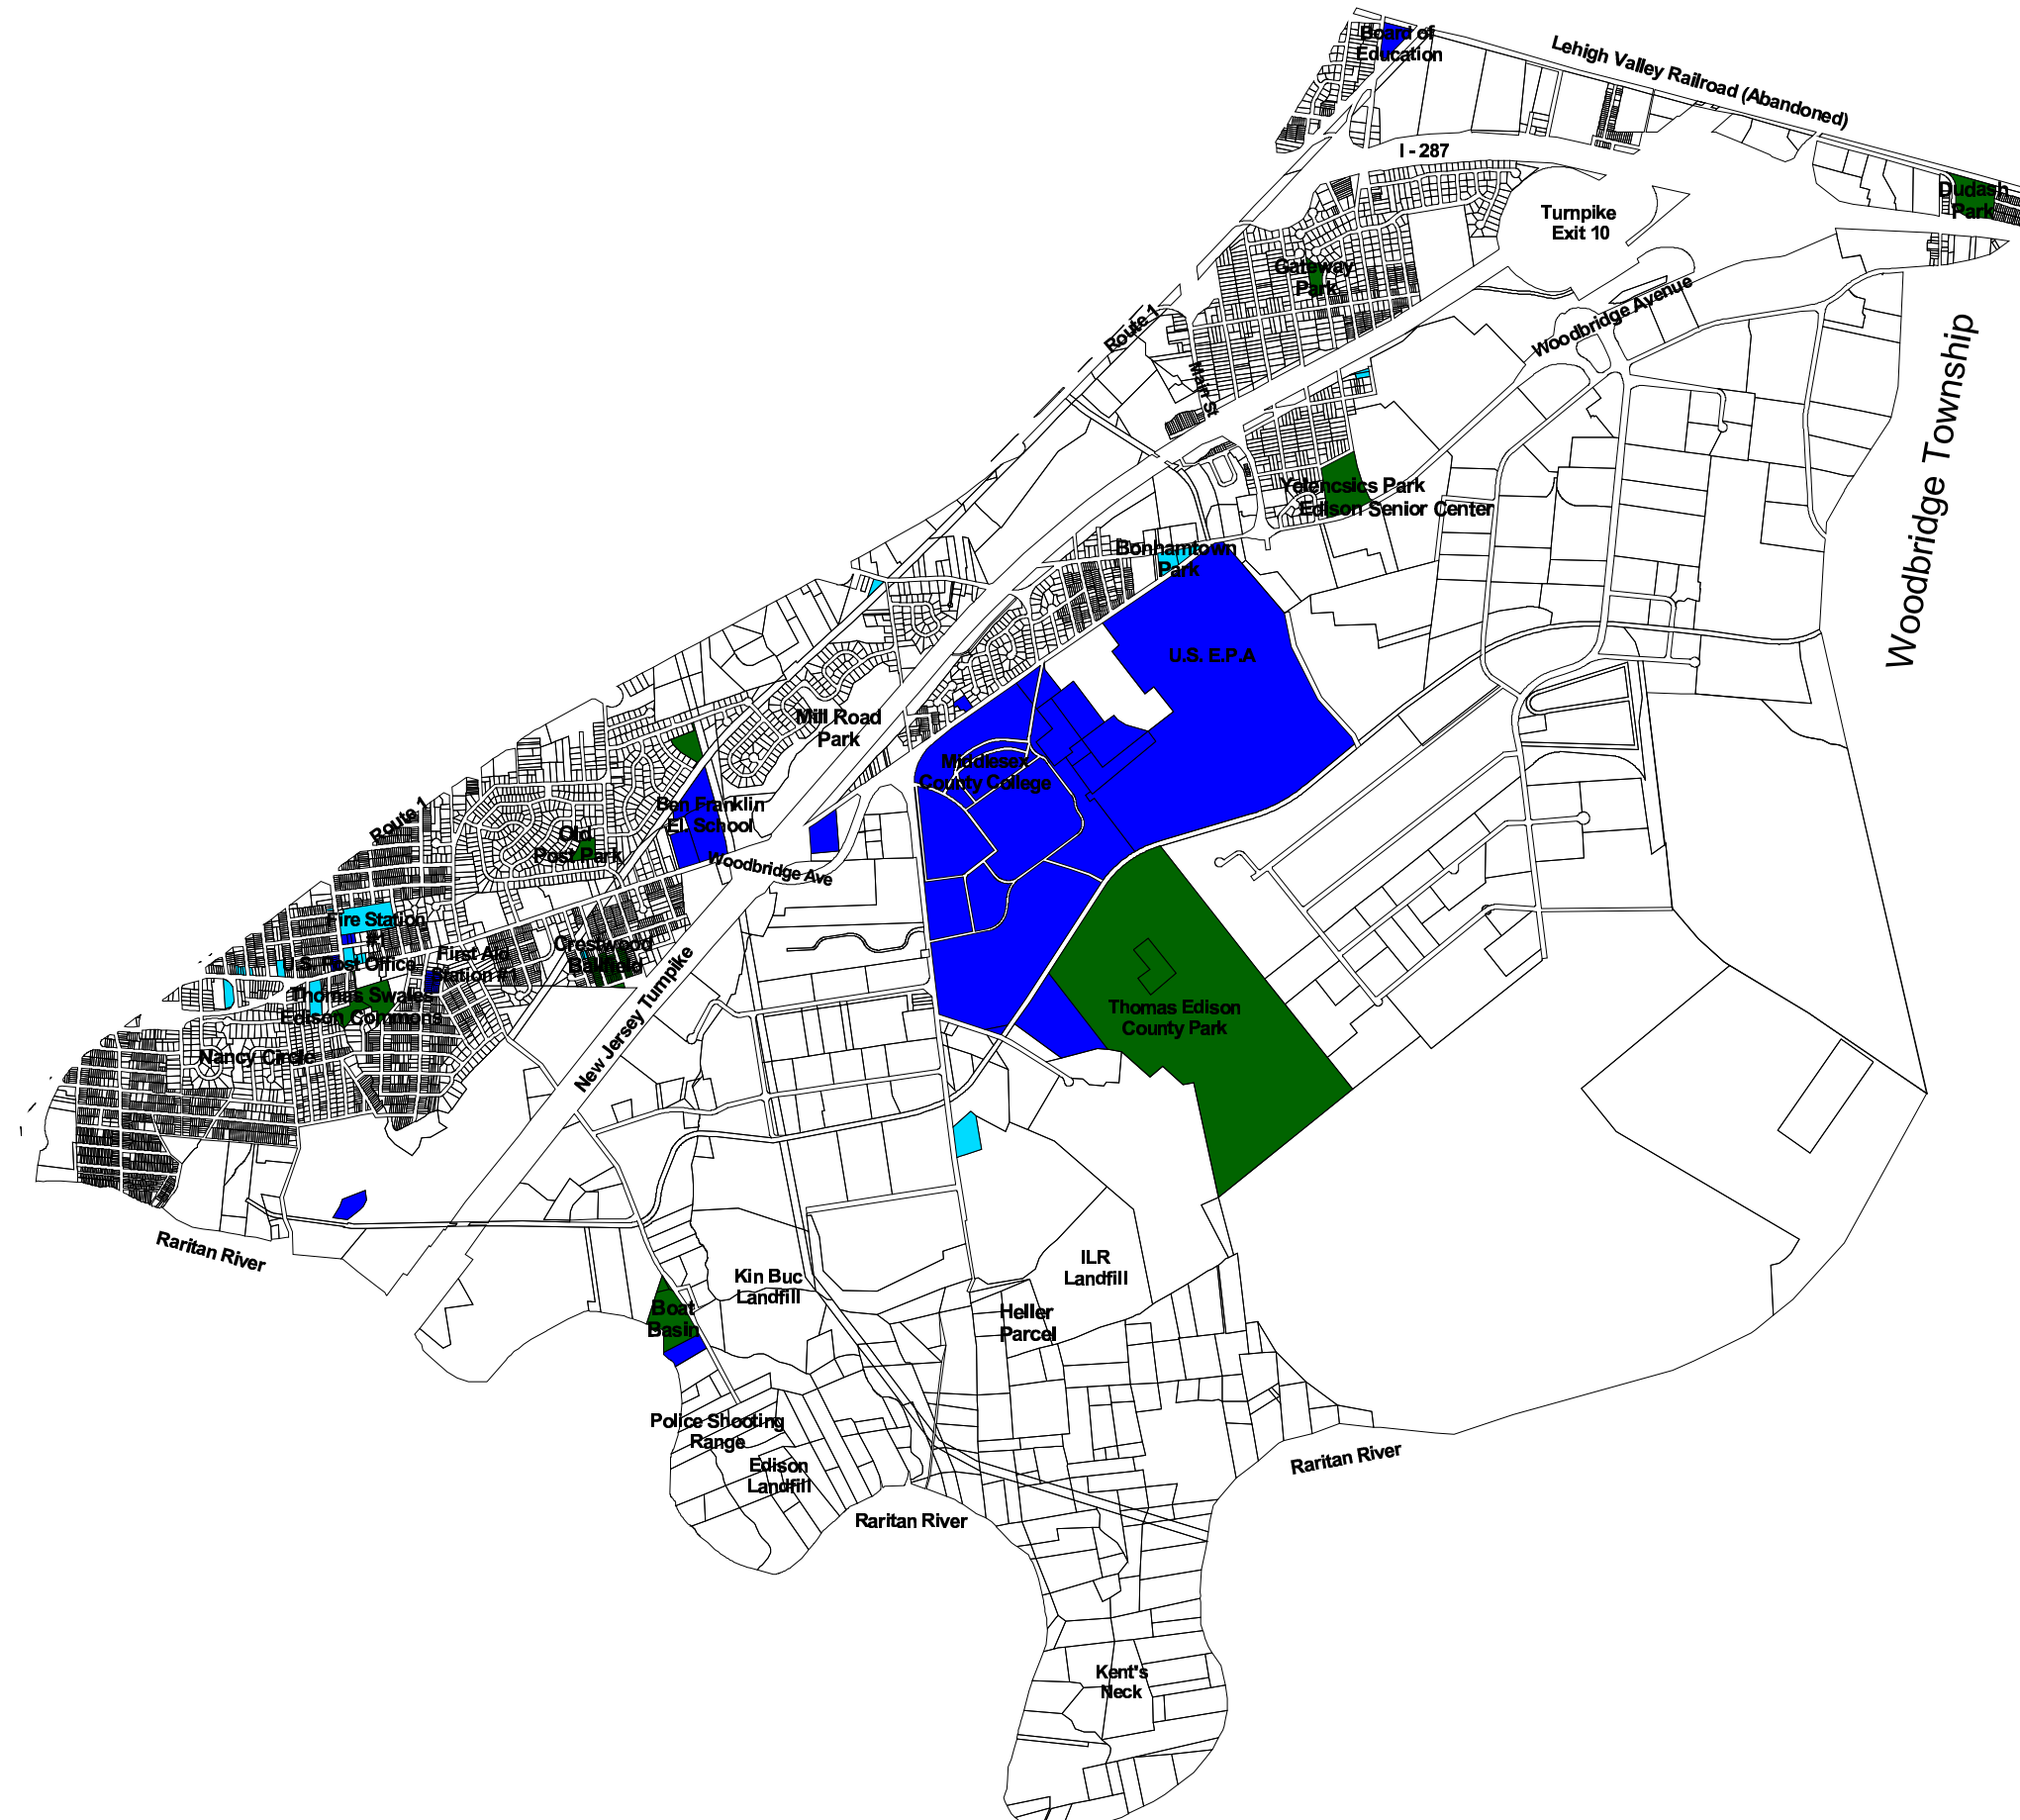

Community Facilities

Edison Township Master Plan

Middlesex County, NJ

Sheet 5 of 5

Key to Land Use Categories:

- Institutional / Private School
- Civic
- Public Parks & Recreation

Index Map

Planning Districts

- 1 - North - Potters - New Dover
- 2 - Menlo Park - Clara Barton - Raritan Manor - Valentine
- 3 - Pumpton - New Durham - Stelton
- 4 - South-Central
- 5 - Piscatawaytown - Nixon - Bonhamtown - Raritan Center

Existing Land Use Survey
Performed August 2001